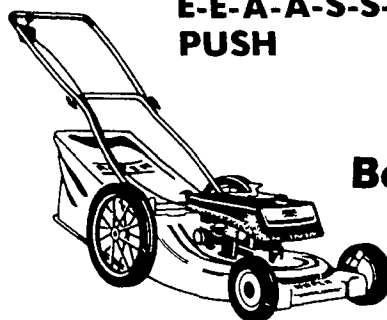

with 42" Mower

SAVE UP TO \$210.00

\$1199.00*

8 To 11 HP LAWN TRACTORS

B&S Synchronbalanced Engines
4 Speed Transaxle (1 Reverse)
36" Twin Blade Mower
5 Position Mower
Twin Light

ONLY \$1099.00

E-E-A-A-S-S-Y PUSH

SAVE \$36.00 on our Best Push Mower

SAVE \$51.00 on our Best Self Propelled only \$263.95

SIZZLING SPECIAL!

* Mower Prices As Low As **\$123.95**

(2 Yr. Warranty and Bags)

\$834.95

8 HP B&S
32" Cut!
Electric Start!!