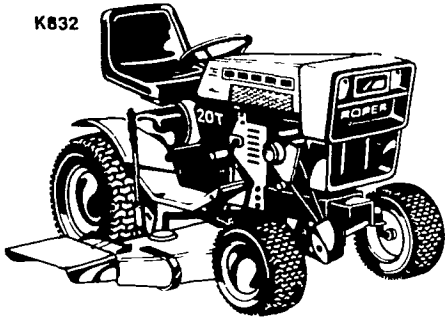

SALE ★ ★ ★ LAST DAY!!

at **HOLLINGER'S FARM MARKET**

SATURDAY, JULY 12

GET "THE BEST SAVINGS" ON

ROPER

ROPER

147 YEARS OF QUALITY PRODUCTS
★ MADE IN USA ★

20 HP

TWIN CYL. ONAN INDUSTRIAL ENGINE

8 speed Hi Lo Gear Trans, Large Frame, Deluxe Adjustable Seat, Twin Lo Tone Mufflers, Rear Mounted 3.5 gallon Fuel Tank, and Much More!

\$2425.00 (List \$2990)

SPOTLIGHT SPECIAL!!

\$500.00 OFF

(includes 42" Mower)

16 HP TWIN CYL.

- 8 speed Hi Lo
- All Gear Trans
- Adjustable Seat
- Twin Lights
- Electric Start
- Unique Frame Mounted Deck

with 42" Mower

\$2090.00 (List \$2590)

Many Features Like The 20 HP