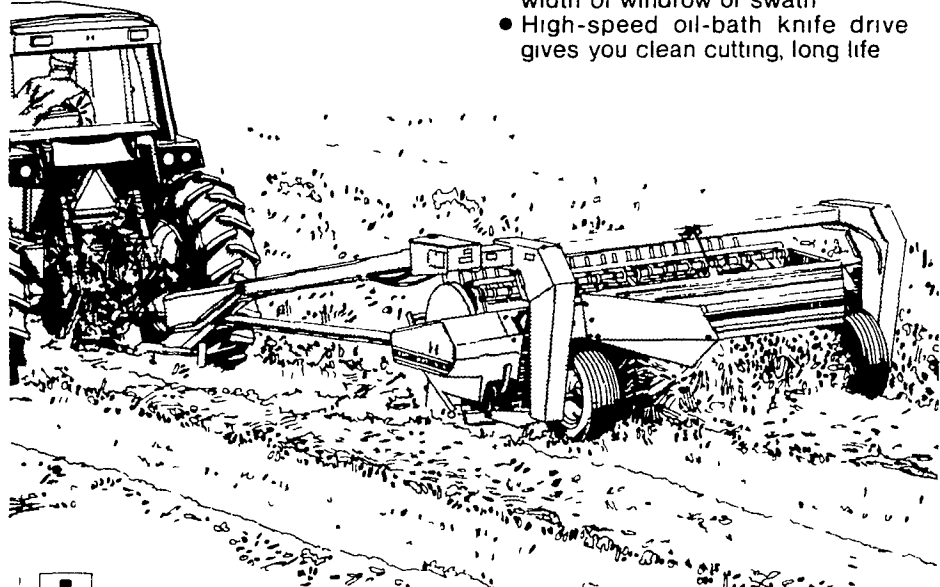

INTERNATIONAL 1190 MOWER CONDITIONER

Preserves hay quality to maximize profits

Precision-machined, intermeshed rubber conditioning rolls crush and crimp your crop for fast dry-down, yet they work gently to save leaves Rolls are mounted in the header, not on the frame, so the crop feeds straight in for complete conditioning, even in rough terrain

- Two sizes 7 and 9'
- Over-the-top frame suspension allows for header float, keeps crop pathway clear
- Rolls separate automatically when header is raised so you can clear slugs from your tractor
- Lever control lets you adjust the width of windrow or swath
- High-speed oil-bath knife drive gives you clean cutting, long life