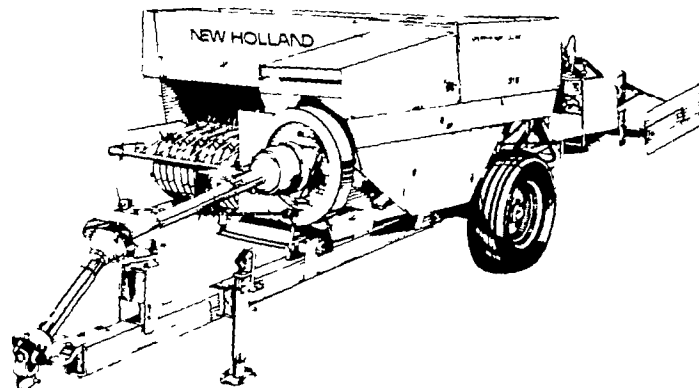

## Try to find a better value baler.

The Model 310 Baler  
from Sperry New Holland

- 75 strokes per minute for tight uniform bales
- Dependable knotter adjusts for various twine diameter
- Flow Action® feeding system for better bale shape
- Choice of standard or Super Sweep pickup

## Get a great deal on Sperry New Holland balers and hay tools!

Stop in and get a great deal on the Sperry New Holland Model 315 Baler. This 14' x 18' baler is built extra rugged to handle tough crops. It's designed to work hard and give years of dependable service.

## Top of the 14' x 18' line.

- Designed and built for the big volume hay growers and custom operators who make many thousands of bales each season
- Makes ideal bales for mechanical bale handling
- Famous Super-Sweep pickup is 75 inches wide and is offset to let today's wider tractors drive beside the windrow not on it
- New improved heavy duty knotters and twistors for trouble free baling