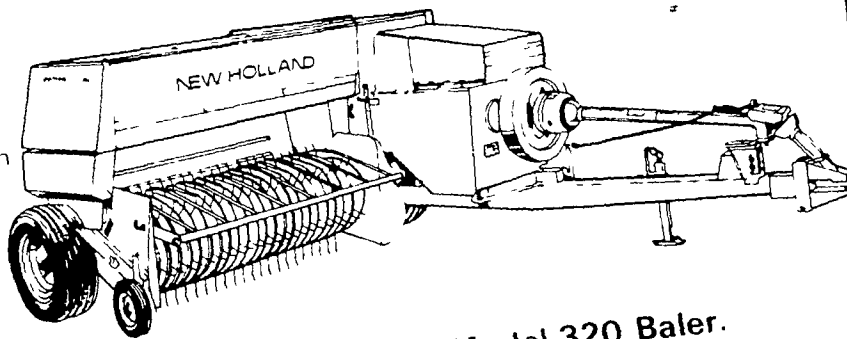

Top of the 14' x 18' line.

- Designed and built for the big volume hay growers and custom operators who make many thousands of bales each season
- Makes ideal bales for mechanical bale handling
- Famous Super-Sweep pickup is 75 inches wide and is offset to let today's wider tractors drive beside the windrow not on it
- New improved heavy duty knotters and twistors for trouble free baling

The bigger the job the happier you'll be with a Sperry New Holland baler. See the capacity of the Model 320 for yourself.

Sperry New Holland Model 320 Baler.