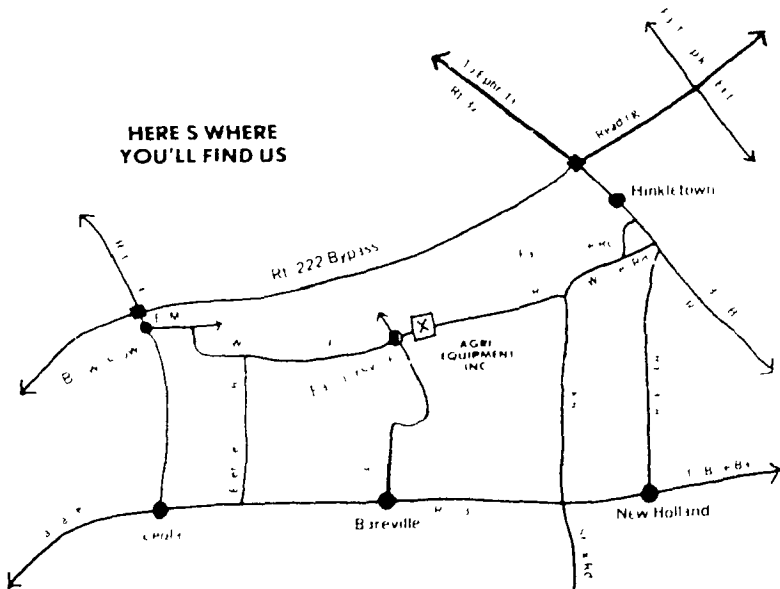

Farrowing Crates w/Creep Area & Feeders

FARROWING CRATES

Basic Crate

Clearance Sale Special

\$183.54

COMPONENT PARTS

- Solid Panel Creeps for Between Crates..... **\$46.86**
- Solid Panel Creeps for Between Row Ends..... **\$40.00**
- 12" Risers With 5'x7' Woven Wire..... **\$286.44**
- Feeders..... **\$35.94**
- Trojan Waterers..... **\$14.76**