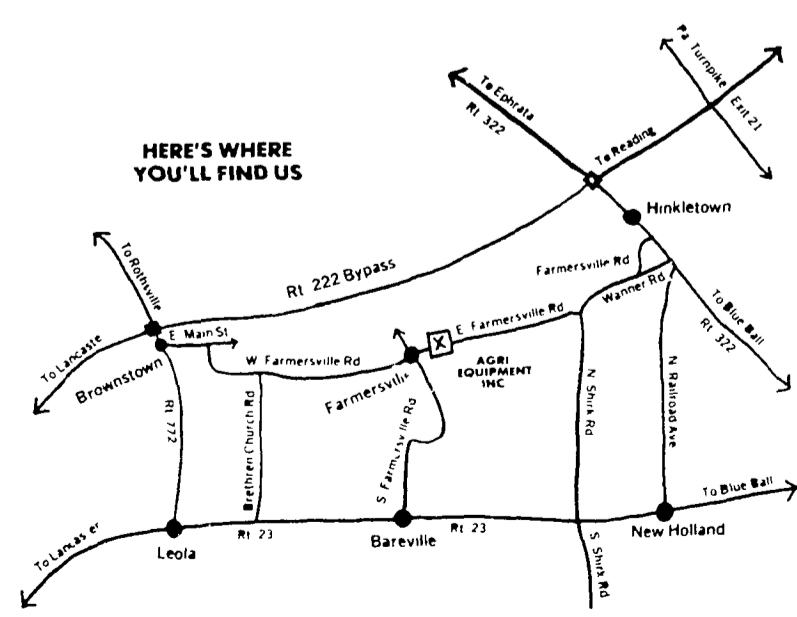

WAREHOUSE CLEARANCE SALE on HO featuring... **ROHN AGRI PRODUCT**

Read What These Satisfied Customers Have To Say About Rohn Agri Products

"We prefer Rohn Agri Products because the Hot Dip Galvanizing lasts longer and looks better than other types of rust protection. We have had Rohn Confinement Fencing in use since 1970 and the galvanizing on it looks as good as new. Our new farrowing and nursery facilities have Rohn Agri Products throughout, and we anticipate the equipment to last for many, many years."

"We have five 300 foot finishing buildings that have the Rohn R-Series Hot Dip Galvanized Fencing. It is the strongest confinement fencing we have seen and the galvanizing will make it last a long, long time."

"We presently have an 1800 sow unit with room for expansion. All of our farrowing crates are Rohn, as well as our gestation stalls and breeding pens. We are really pleased with the quality and durability of Unarco-Rohn products."

FARROWING CRATES

Basic Crate

Clearance Sale
Special

$183.54

COMPONENT PARTS

- Solid Panel Creeps for Between Crates.....**$46.86**
- Solid Panel Creeps for Between Row Ends.....**$40.00**
- 12" Risers With 5'x7' Woven Wire.....**$286.44**
- Feeders.....**$35.94**
- Trojan Waterers.....**$14.76**

CAGE:
4x8 S
FLA
ELEVA

AGRI-EQUIPMENT, INC. OFFERS COMPLETE SALES • INSTALLATION • SERVICE

CATTLE-HOG-POULTRY EQUIPMENT

RD4, EPHRATA, PA 17522 PHONE: (717) 354-4271

STORE HOURS: Mon. thru Fri. 7:30-5:30; Sat. 7:30-12:00

SERVING PA., N.J. and N.Y.

CLOSED
SATURDAY
JULY 5