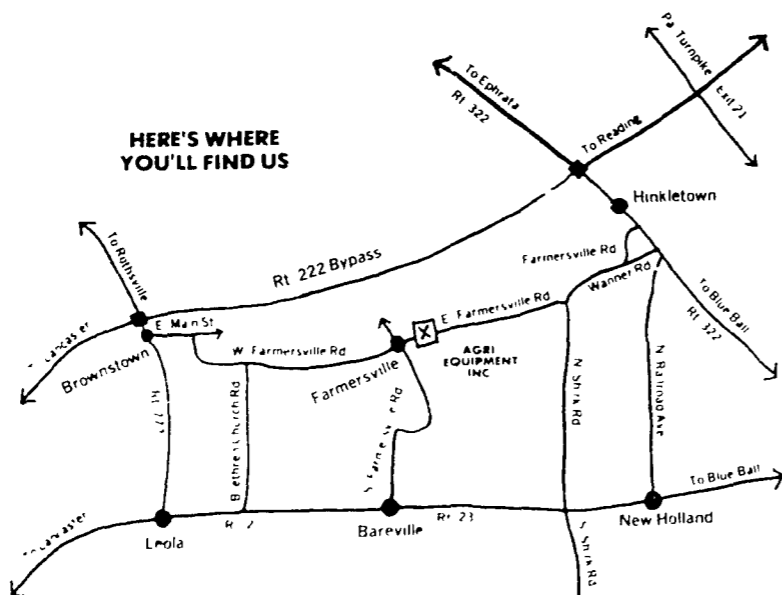

WAREHOUSE CLEARANCE SALE on featuring... **ROHN AGRI PRODUCTS**

Read What These Satisfied Customers Have To Say About Rohn Agri Products

Bruce Leman and Sons, Lone Willow Farm, Roanoke, Illinois.
"We prefer Rohn Agri Products because the Hot Dip Galvanizing lasts longer and looks better than other types of rust protection. We have had Rohn Confinement Fencing in use since 1970 and the galvanizing on it looks as good as new. Our new farrowing and nursery facilities have Rohn Agri Products throughout, and we anticipate the equipment to last for many, many years."

Carey Dail and Steve Holloman, Waltonsburg, North Carolina
"We have five 300 foot finishing buildings that have the Rohn R-Series Hot Dip Galvanized Fencing. It is the strongest confinement fencing we have seen and the galvanizing will make it last a long, long time."

Bill Adams, Cal-Maine Foods, Metter, Georgia.
"We presently have an 1800 sow unit with room for expansion. All of our farrowing crates are Rohn, as well as our gestation stalls and breeding pens. We are really pleased with the quality and durability of Unarco-Rohn products."

FARROWING CRATES

Basic Crate

Clearance Sale Special

$183.54

COMPONENT PARTS

- Solid Panel Creeps for Between Crates..... **$46.86**
- Solid Panel Creeps for Between Row Ends..... **$40.00**
- 12" Risers With 5'x7' Woven Wire..... **$286.44**
- Feeders..... **$35.94**
- Trojan Waterers..... **$14.76**

AGRI-EQUIPMENT, INC. OFFERS COMPLETE SALES • INSTALLATION • SERVICE

CATTLE-HOG-POULTRY EQUIPMENT

RD4, EPHRATA, PA 17522 PHONE: (717) 354-4271
STORE HOURS: Mon. thru Fri. 7:30-5:30; Sat. 7:30-12:00

SERVING PA., N.J. and N.Y.