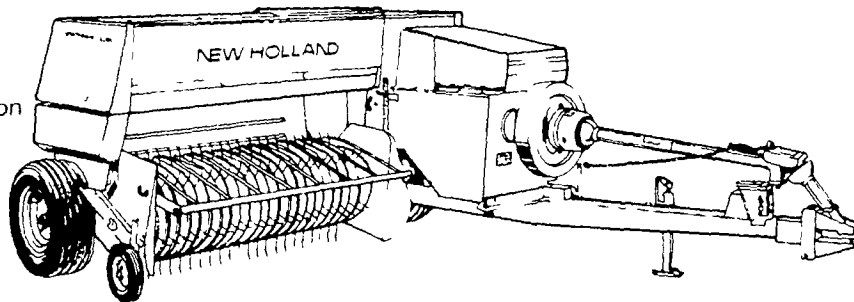

Sperry New Holland Model 320 Baler.

SPERRY NEW HOLLAND