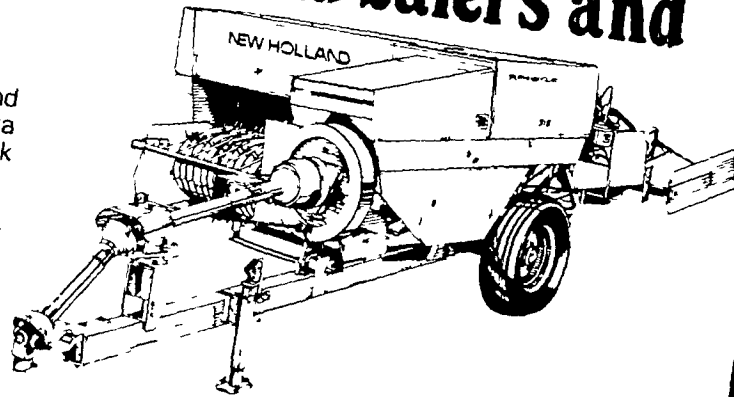

SPERRY NEW HOLLAND ANNOUNCES FREE FINANCE ON HAYTOOLS & FORAGE EQUIP. WITH HAY HEADS UNTIL MARCH 1, 1981

Try to find a better value baler.

The Model 310 Baler
from Sperry New Holland.

- 75 strokes per minute for tight uniform bales
- Dependable knotter adjusts for various twine diameter
- Flow-Action[®] feeding system for better bale shape
- Choice of standard or Super-Sweep pickup

Trade that old baler now. . . we're ready to deal.

Get a great deal on Sperry New Holland balers and hay tools!

Stop in and get a great deal on the Sperry New Holland Model 315 Baler. This 14' x 18' baler is built extra rugged to handle tough crops. It's designed to work hard and give years of dependable service.

Top of the 14" x 18" line.

- Designed and built for the big volume hay growers and custom operators who make many thousands of bales each season
- Makes ideal bales for mechanical bale handling
- Famous Super Sweep pickup is 75 inches wide and is offset to let today's wider tractors drive beside the windrow not on it
- New improved heavy duty knotters and twisters for trouble-free baling