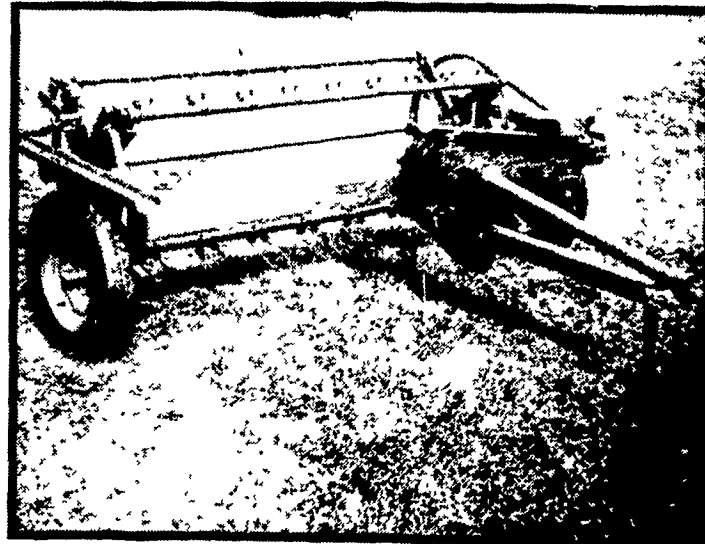

IH COMBINE HEADQUARTERS IN EASTERN PA. FEATURING...

AXIAL-FLOW SIMPLICITY — THE MOST MODERN OF ALL

RECONDITIONED COMBINES IN STOCK

**IH AXIAL-FLOW
PUTS MORE IN THE
TRUCK BECAUSE IT
LEAVES LESS
IN THE FIELD**

★ WAIVER OF FINANCE TILL 9-1-80 ★

A COMBINE BOUGHT FROM HOOBERS'

**OUR MECHANICS ARE
FACTORY TRAINED**

**IS BACKED BY
EXPERIENCED**

**WE STOCK
COMBINE PARTS**

PARTS AND SERVICE PEOPLE WHO CARE

**FLEX WING
CUTTERS
HEADQUARTERS**

Mows big acreage of grass... crop residue fast. Rhino Ruggedness keeps operating cost low!
Cutters in stock: 6', 8', 10', 15' & 20'

RUGGED STEEL BALE WAGONS

Available in 18' or 21' lengths

Call toll free for price: 800-732-0017
YOU'LL BE SURPRISED!