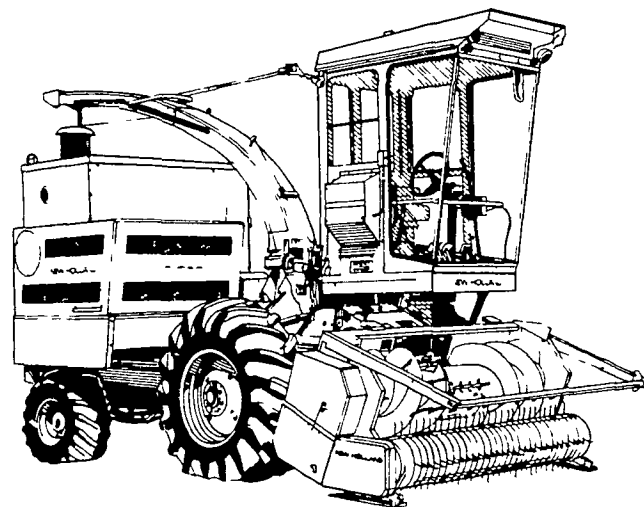

Quality haymaking begins with

SPERRY  NEW HOLLAND

707 Forage Harvester

718 Forage Harvester

1895 Forage Harvester

782 Forage Harvester

892 Forage Harvester

ASK YOUR DEALER ABOUT THESE FEATURES:

- UNDER BEVELED KNIVES - NEVER NEED REBEVELING (All models except 707)
- FLIP-UP FEED ROLLS - EASY SHEARBAR ADJUSTMENT (All models except 707)
- BIG CHOICE OF CROP HEADS - (All models)
- ELECTRONIC METAL DETECTOR (Optional on 892; Standard on 1895)
- UNDER KNIFE BAFFLES - INCREASE CAPACITY (Model 892 and 1895)