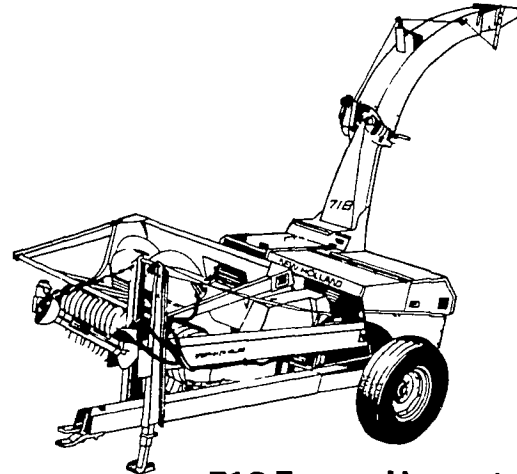

Quality haymaking begins with

SPERRY  NEW HOLLAND

707 Forage Harvester

718 Forage Harvester

1895 Forage Harvester

782 Forage Harvester

892 Forage Harvester

ASK YOUR DEALER ABOUT THESE FEATURES:

- UNDER BEVELED KNIVES - NEVER NEED REBEVELING (All models except 707)
- FLIP-UP FEED ROLLS - EASY SHEARBAR ADJUSTMENT (All models except 707)
- BIG CHOICE OF CROP HEADS - (All models)
- ELECTRONIC METAL DETECTOR (Optional on 892; Standard on 1895)
- UNDER KNIFE BAFFLES - INCREASE CAPACITY (Model 892 and 1895)