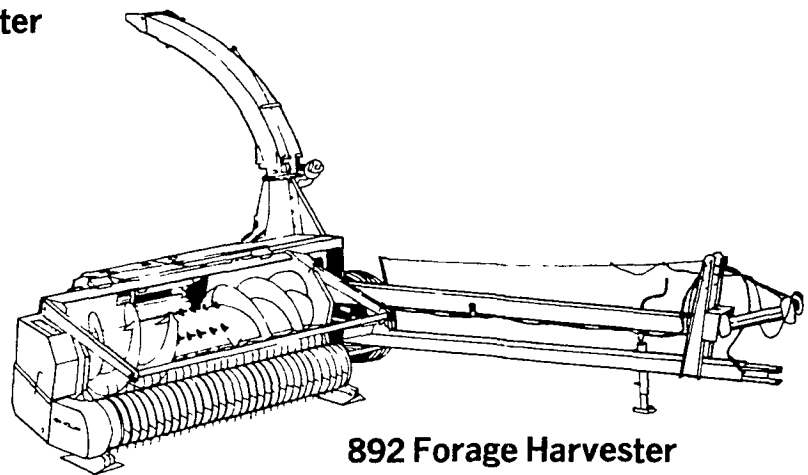

Quality haymaking begins with

SPERRY  NEW HOLLAND

707 Forage Harvester

718 Forage Harvester

1895 Forage Harvester

782 Forage Harvester

892 Forage Harvester

ASK YOUR DEALER ABOUT THESE FEATURES:

- UNDER BEVELED KNIVES - NEVER NEED REBEVELING (All models except 707)
- FLIP-UP FEED ROLLS - EASY SHEARBAR ADJUSTMENT (All models except 707)
- BIG CHOICE OF CROP HEADS - (All models)
- ELECTRONIC METAL DETECTOR (Optional on 892; Standard on 1895)
- UNDER KNIFE BAFFLES - INCREASE CAPACITY (Model 892 and 1895)