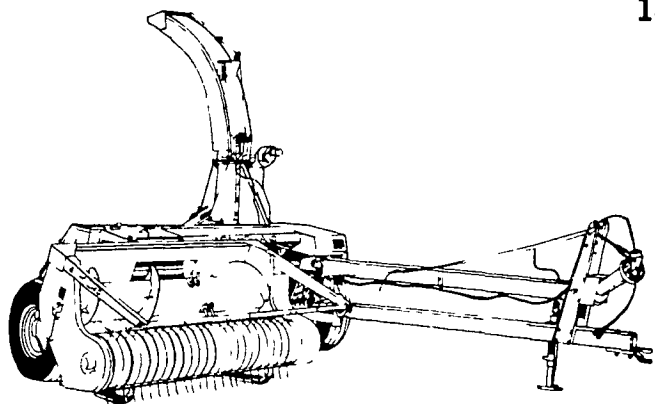

Quality haymaking begins with

SPERRY  NEW HOLLAND

707 Forage Harvester

718 Forage Harvester

1895 Forage Harvester

782 Forage Harvester

892 Forage Harvester

ASK YOUR DEALER ABOUT THESE FEATURES:

- UNDER BEVELED KNIVES - NEVER NEED REBEVELING (All models except 707)
- FLIP-UP FEED ROLLS - EASY SHEARBAR ADJUSTMENT (All models except 707)
- BIG CHOICE OF CROP HEADS - (All models)
- ELECTRONIC METAL DETECTOR (Optional on 892; Standard on 1895)
- UNDER KNIFE BAFFLES - INCREASE CAPACITY (Model 892 and 1895)