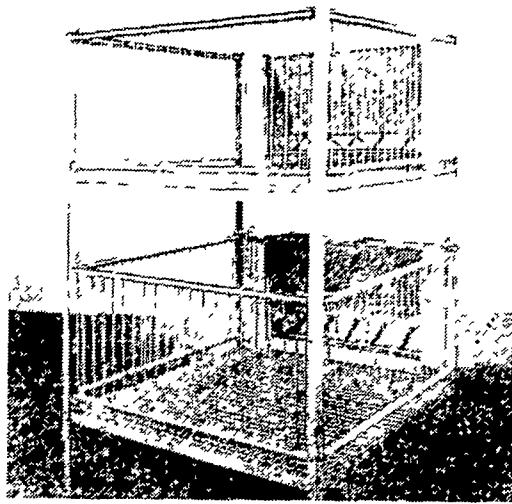

On HOG CONFINEMENT EQUIPMENT PRODUCTS

Unarco Rohn provides Long Life Performance with the BEST Protection Known to Man . . .

HOT DIP GALVANIZING AFTER WELD

NURSERY CAGES

Obtain the maximum use of your pork production facilities with Rohn Nursery Stack Pens. A proven boost to pig performance, Nursery Stack Pens provide a cleaner, dryer, safer, and more draft-free environment for the growing pig. Stack Pens can also reduce fixed building costs by doubling the number of pigs per square foot of available floor space.

Rohn Nursery Pens are constructed of strong, angular steel legs and frame that feature a Wire-Mesh Flooring, all of which are **HOT DIP GALVANIZED AFTER FABRICATION** for the utmost in corrosion protection. Wire-Mesh Flooring has 60% open spacing and a smooth, rounded surface that sheds waste and moisture build-up while preventing knee and foot abrasions.

Side panels swing from either end and are constructed of solid steel vertical rod which is **HOT DIP GALVANIZED AFTER FABRICATION**.

Specifications:

Pen Area; 4' x 4', 4' x 8'

Height:

Elevated Pen: 5'9" (from the floor to the top of the side panel). Bottom of the pen is 3'7" from the floor.

Stack Pens: 6'4" (from the floor to the top of the side panel). Bottom pens are 12" from the floor.

Feeder Capacity: Approximately 140 lbs

4x8 CAGE WITH FEEDER

**CAGES IN STOCK:
4x8 STACK DECK,
FLAT DECK &
ELEVATED CAGES**