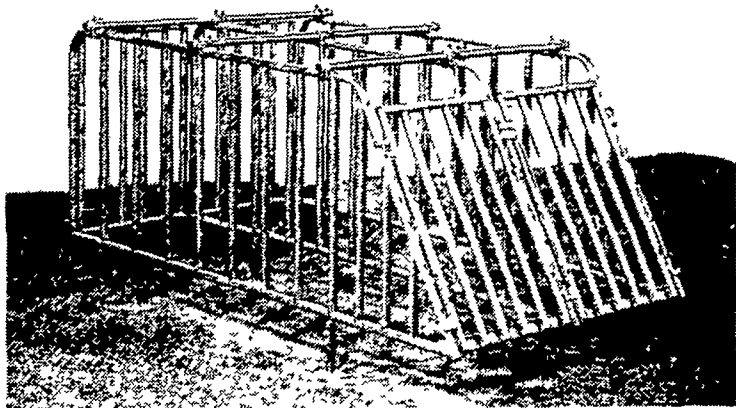

Side panels swing from either end and are constructed of solid steel vertical rod which is **HOT DIP GALVANIZED AFTER FABRICATION**.

Specifications:

Pen Area; 4' x 4', 4' x 8'

Height:

Elevated Pen: 5'9" (from the floor to the top of the side panel). Bottom of the pen is 3'7" from the floor.

Stack Pens: 6'4" (from the floor to the top of the side panel). Bottom pens are 12" from the floor.

Feeder Capacity: Approximately 140 lbs

4x8 CAGE WITH FEEDER

**CAGES IN STOCK:
4x8 STACK DECK,
FLAT DECK &
ELEVATED CAGES**

Clearance Sale Special **\$372⁰⁰**

GESTATION STALLS IN STOCK

Sloped Front Stall

Rohn Rigid-Tube® Gestation Stalls feature all-welded construction and are **HOT DIP GALVANIZED AFTER FABRICATION** for complete corrosion protection inside and out.

The unique design of the Sloped Front Gestation Stall offers the advantages of added security during stress periods because hogs are unable to climb the front gate, and because the front gate slopes, more work room is available in the aisle.