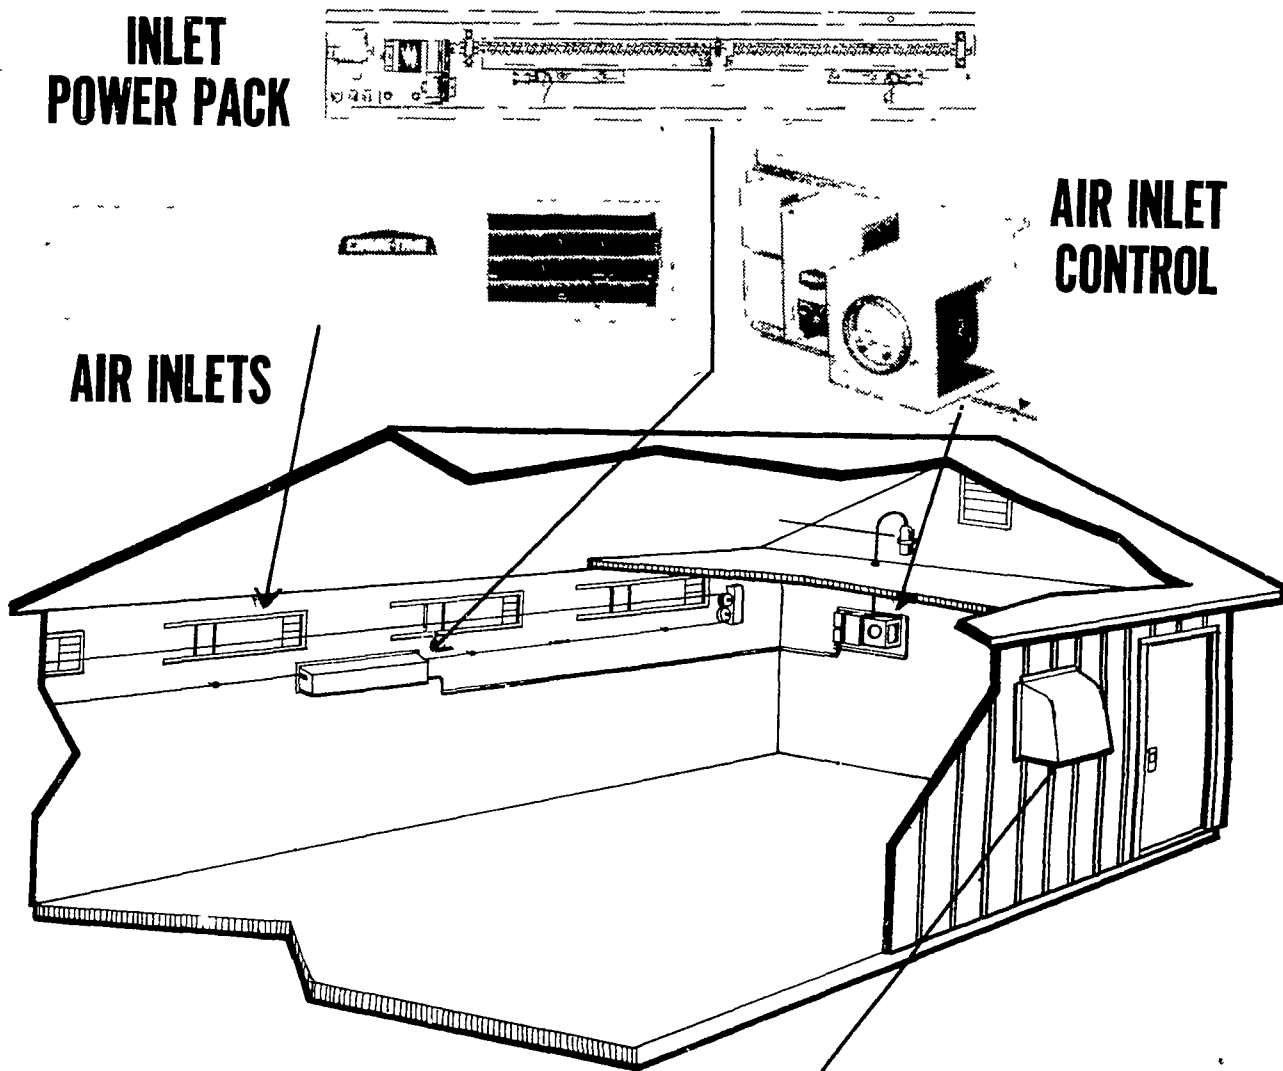

Now, Chore-Time has eliminated this problem.

The Chore-Time system has a mind of its own and adjusts inlets — in conjunction with

fan operation — to maintain air pressure at a constant, preset level.

This provides a degree of air and moisture accuracy never before possible in poultry and livestock buildings.

The new inlet control (pictured) is just one of many exclusive features that make Chore-Time air systems number one in performance and reliability.

Four basic components go into the makeup of this ventilation system: the fan, the inlet, the air inlet power pack, and the controls. Coordinated, these four basic components can provide you with better conversion and performance by removing stresses due to lack of oxygen, excess humidity, noxious gases and temperature extremes.