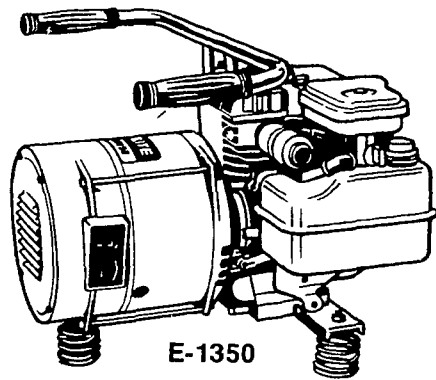

QUALITY PRODUCTS AT LOWER PRICES

HOME-LITE GENERATOR

Reg. \$319.00'
NOW \$269⁹⁵
 1350 Watt

SAVE \$50.00

Also Available:
 • 1700, 2500, 3000, 4000 Watt

SAVE \$50 Off Reg. Price
 On Any Of These Models

STAR-AGRI STEEL PANEL FARM GATES

	Reg.	Special Price
10'	\$36.99	\$21.99
12'	\$41.99	\$35.99
14'	\$48.99	\$39.99
16'	\$52.99	\$43.99

AC-225-S ARC WELDER

Reg. 139.95
NOW \$130⁹⁵

Limited to Stock On Hand

KORY GRAVITY BOX

Model S-165
 • Sills - 7 ga. • 165 Bu.
 • 970 lbs. • Heavy
 • 60" Height Duty