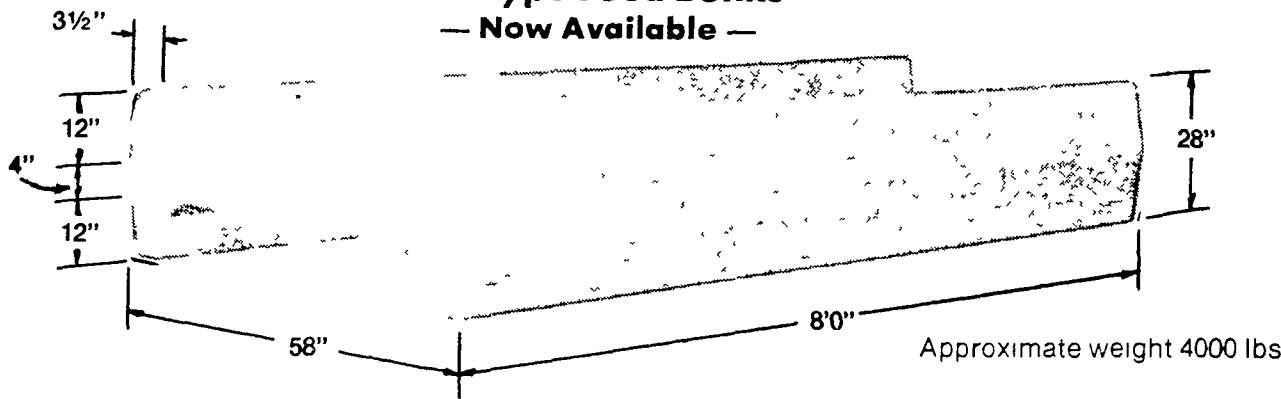

— FREE — FROM SOLLENBERGER SILOS

SOLLENBERGER PRECAST CONCRETE "H" TYPE FEED BUNKS

"J" Type Feed Bunks
— Now Available —

Featuring:

- Large Capacity
- Steel Reinforced
- Movable - for future expansion
- Strong enough to support a roof and feeder
- No corners to retain spoiled feed