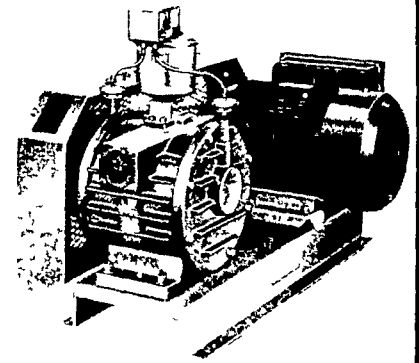

inside the hatchery as the operators hope to continue to keep it certified disease free.

General Manager and Head of the DeKalb Poultry Division Mike Holmes presented Agriculture Secretary Penrose Hallowell with a souvenir of opening day activities.

JUNE AGWAY DAIRY MONTH SAVINGS

Model 306052 3 hp M Series
33 cfm smooth pulsation free operation. Includes 3 hp mounted motor tank muffler and electric oiler (47 1699)

7 1/2 hp M Series 83 cfm
For the largest vacuum lines where plenty of pulsation free power is needed. Includes pulleys, belts, electric oiler and exhaust check valve. Tank, motor, vacuum controller and muffler not included (47 1587)