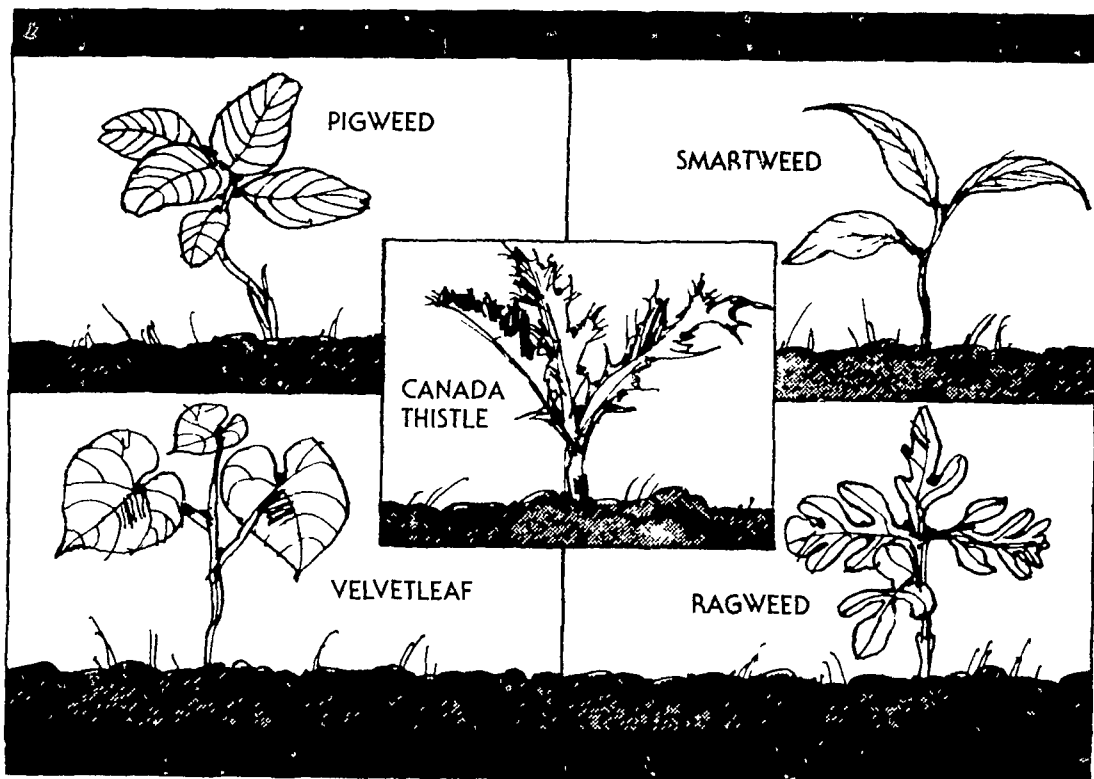

ROHRER'S ARE DISTRIBUTORS FOR BANVEL

For post-emergence weed control on corn...

Banvel® herbicide...

...alone or tank-mixed with 2,4-D (depending on your weed problem):

...to control tough, late-germinating broadleaf weeds.

...to cover misses of pre-emergence herbicide application.

...to get control where weather or other factors make earlier application impossible.

...to make sure that late weeds cannot mature to become the nursery for next year's weed crop.

Ask us for application details about Banvel herbicide... from Velsicol.

Note: Before using any pesticide, read the label.

P. L. ROHRER & BRO., INC.

SMOKETOWN, PA

PH: 717-299-2571