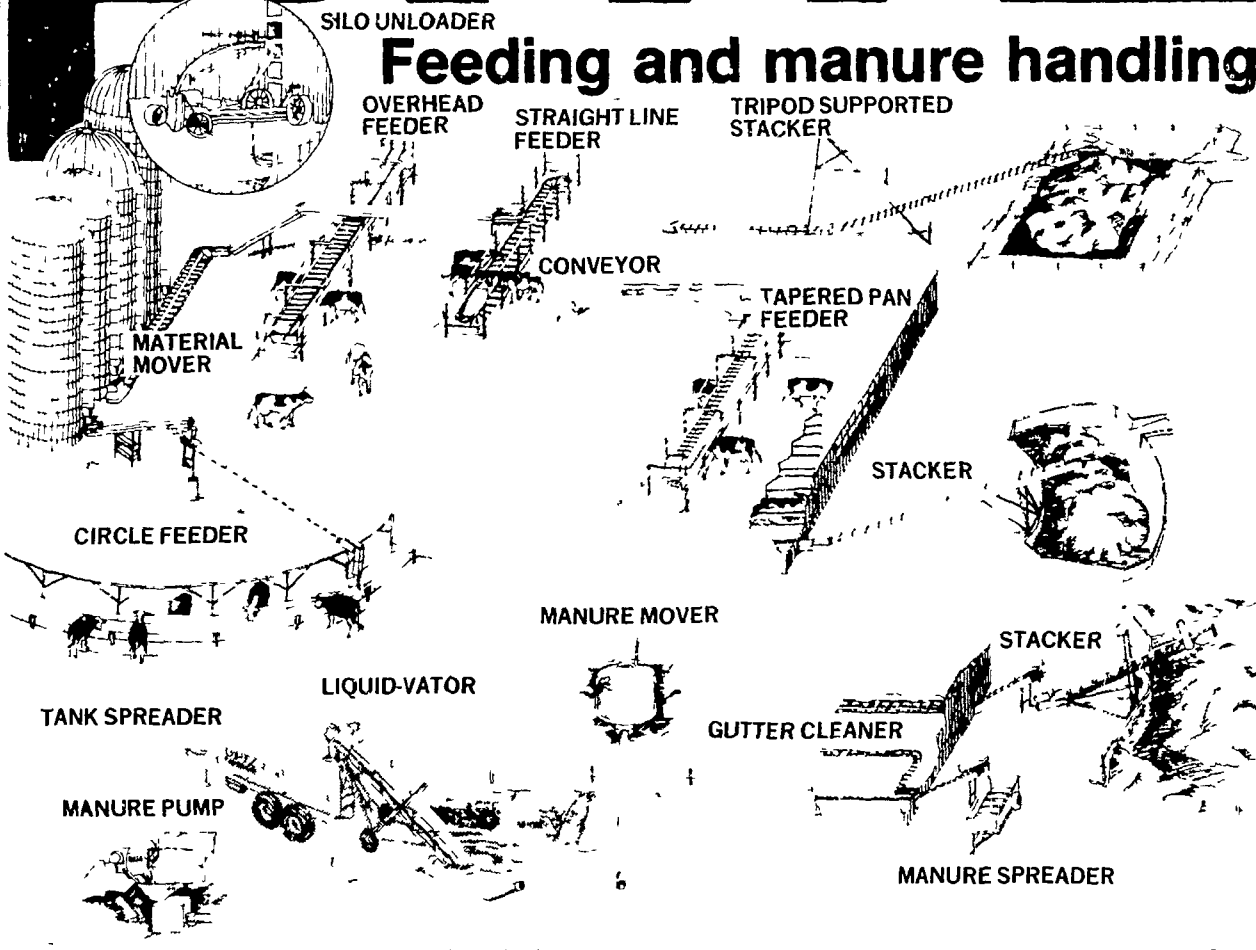

PATZ

Feeding and manure handling

DISTRICT MANAGER

GEORGE HEATH 472 Woodcrest Dr Mechanicsburg, PA 17055 717-737-0002

Contact your nearest Patz dealer

ALEXANDRIA
MAX ISENBERG
814-669-4027

BALLY
LONGACRE
ELECTRIC
215-845-2261

BELLEFONTE
LUCAS BARN
EQUIPMENT
814-383-2806

BELLEVILLE
MACLAY & SON
717-935-2101

CAMP HILL
LLOYD SULTZBAUGH
717-737-4554

CHAMBERSBURG
CUMBERLAND FARM &
DAIRY INC
717-263-1965

ELLIOTTSBURG
CARL BAER
717-582-2648

HAMBURG
SHARTLESVILLE
FARM SERVICE
215-488-1025

LEBANON
MARVIN J HORST
DAIRY EQUIPMENT
717-272-0871

McALISTERVILLE
SANER FARM
SYSTEMS
717-463-2606

MILLERSBURG
LANDIS
LABOR SAVERS
717-692-4647

MILTON
LANDIS FARMSTEAD
AUTOMATION
717-437-2375

PIPERSVILLE
MOYER
FARM SERVICE
215-766-8675

QUARRYVILLE
UNICORN FARM SERVICE
JAMES E LANDIS
717-786-4158

TERRE HILL
TERRE HILL
SILO CO INC
215-445-6736

WILLIAMSBURG
LONGENECKERS, INC
814-793-3731

MARYLAND DEALERS

HAGERSTOWN, MD
TRI-STATE
FARM AUTOMATION
301-790-3698

KENNEDYVILLE, MD
PINDER SERVICE CO
301-348-5263

LINEBORO, MD
WERTZ GARAGE, INC.
301-374-2672

STREET, MD
P & S EQUIPMENT, INC
301-452-8521