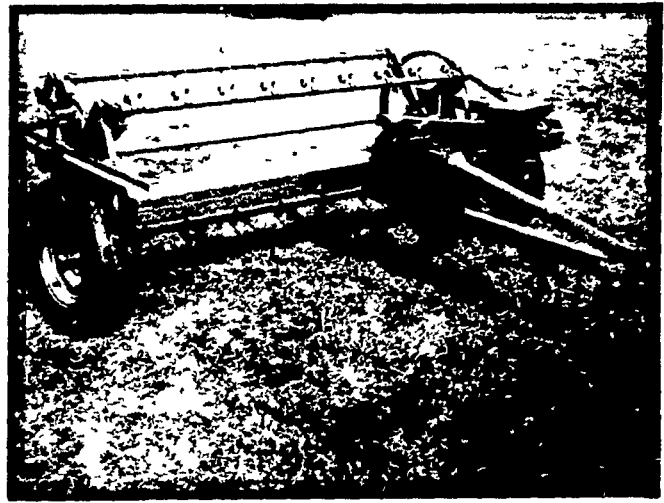

MAKE QUALITY HAY BETTER & FASTER WITH GRIMM TEDDERS

MODEL "B"
GROUND
DRIVE

MODEL "C"
P.T.O.
DRIVE

▶▶▶▶ HERE'S WHAT MAKES GRIMM BETTER ◀◀◀◀

1. CAST IRON PLANETARY KICKER.
2. RUGGED, HEAVY DUTY CONSTRUCTION.
3. STEEL OR RUBBER TEETH.
4. ADJUSTABLE FOR EXTRA GENTLE ACTION.

RAIN OR SHINE: IT PAYS TO BUY A GRIMM HAY TEDDER WAIVER OF FINANCE ON QUALITY USED COMBINES

Deere - 7700D Hydro, 24.5x32 Tires, A.C., 643 Cornhead, 16' Platform.

Deere - 6600D Gear, 643 Cornhead, 15' Platform

Deere 4400D Hydro, A.C., 444 Cornhead & 213 Flex Platform.

master charge PARTS DEPARTMENT — Call Us, We Probably Have It VISA

MOWER ACCESSORY SPECIALS

MA 22837 - 7 Ft. Knife
List \$60.50 - SPECIAL - \$49.00