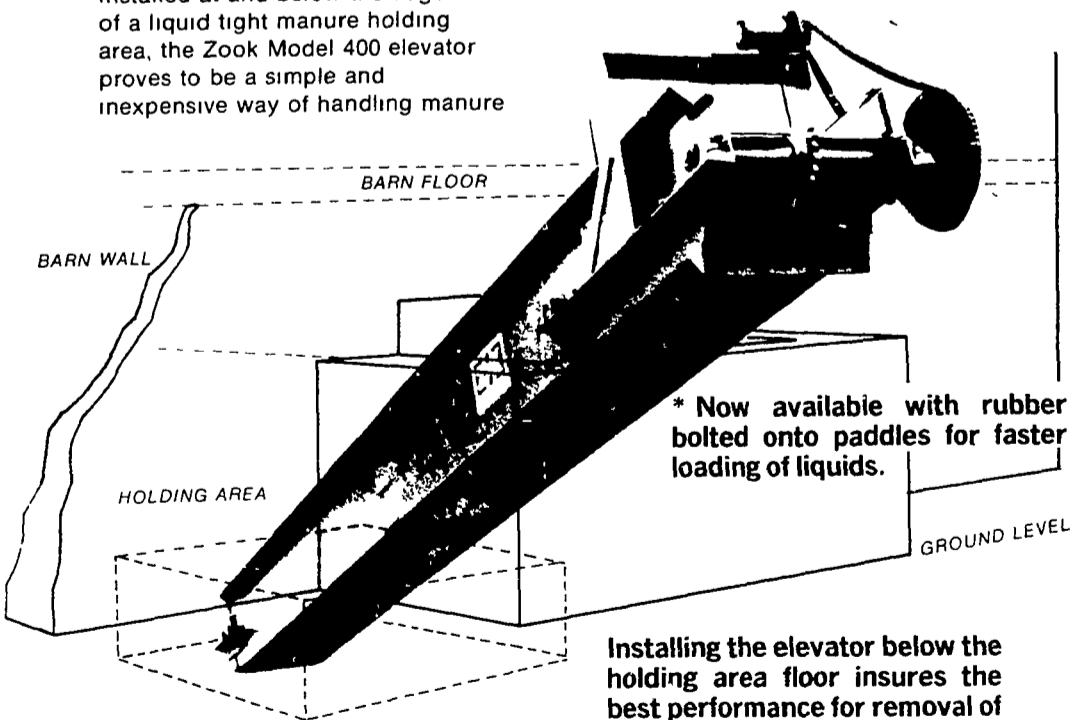

CLYDE E. KEENER
Intersection of Rts. 72 & 283
Lancaster, Pa. 17601
Phone: 717-569-9861

New Equipment
Gehl CB700 harvester, heavy duty PTO drive, hydraulic deflector & manual cap, 11L x 15 8 ply tires, hydraulic cylinder, hydraulic knife sharpener, HA 1000 hay picker, TR 3038 corn head, freight & setup. List $11,992 SALE $8500.
3588 tractor w/aux. hyd. valves, aux. lighting & differential lock. Sale $36,755 One only.

Used Equipment
715 combine with cab, 4-row corn head, 13' platform. Waiver of finance - $17,500.
101 combine, 10' header, $2000.
45 JD combine with corn head $4000.
400 Cyclo planter, 6-row with dry fertilizer, $4000.
Model 78 6-row cultivator, $800.
2 990 mower conditioners, $2500 ea.
NH 460 mower conditioner, $2400.
Model 225 hay swather, $5800.
Badger wagon, $2895.
JD 3800 forage harvester, hay pickup, 1-row corn head & 2 row corn head, $6775.
Farmall 400 tractor 574 tractor
7040 Allis Chalmers FB 88 Gehl blower
56 Blower
#10 bale thrower

ASCISLES/DALMATIA
Dalmatia 758 3021
758 6491

Manure Handling Equipment

Model 400 Manure Elevator

Here's a whole new concept in manure handling! When properly installed at and below the edge of a liquid tight manure holding area, the Zook Model 400 elevator proves to be a simple and inexpensive way of handling manure

- Handles both liquid and semi-solid manure
- Few moving parts require almost no maintenance
- Corrosion resistant high strength Corten steel construction
- Self lubricating bottom end bearings

Installing the elevator below the holding area floor insures the best performance for removal of manure.

Zook Manufacturing
R.D. #2
Honey Brook, Pa. 19344
Call 215-273-2943