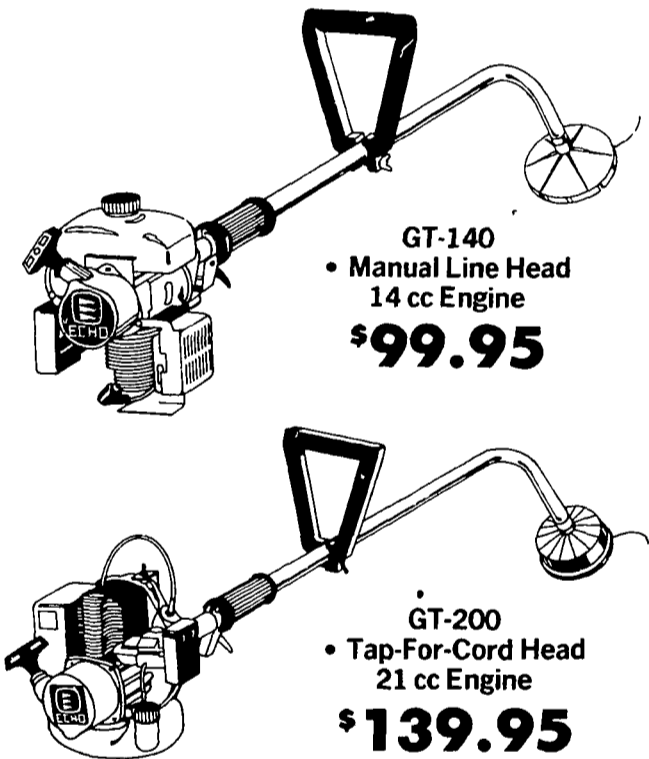

KEEP IN TRIM!

Do the Job With:

The Green Machine®
ECHO WEED EATER®
TRADEMARK

The Green Machine®

Gas Trimmers:

SPECIAL OFFER!
 Purchase any Gas Trimmer
 From Us Before June 30, 1980
 And Receive One 1 lb.
 Spool of Weed Trimmer Line.
 \$12.95 Value

MODEL 1900 14.9 cc Engine Manual Line Head	\$159⁹⁵	MODEL 2500 22.5 cc Engine Manual Line Head	\$219⁹⁵
MODEL 3000 22.5 cc Engine Tap-for-Cord Head	\$259⁹⁵	MODEL 4000 37.4 cc Engine Tap-for-Cord Head	\$299⁹⁵

Model 1500
MODEL 1500
 3/4 H.P.
 Tap Head
 Electric Trimmer
\$59.95

MODEL 1200
 1/2 H.P.
 Manual Head
 Electric Trimmer
\$49.95

GT-140
 • Manual Line Head
 14 cc Engine
\$99.95

GT-200
 • Tap-For-Cord Head
 21 cc Engine
\$139.95

Gas powered lightweight for home yard & garden grooming

- Easy-to-use
- Fast starting 14 cc engine
- Optional brush blade

• Manual Line Head
\$129.95

Dependable, gas powered weed & brush cutter for home or farm