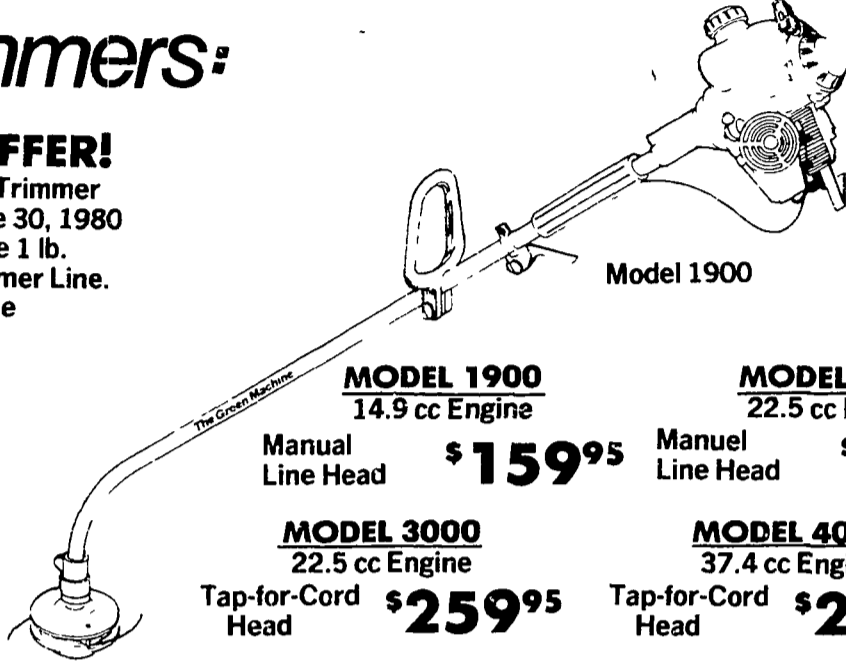

KEEP IN TRIM!

Do the Job With:

The Green Machine®
ECHO WEED EATER®
TRADEMARK

The Green Machine®

Gas Trimmers:

SPECIAL OFFER!
 Purchase any Gas Trimmer
 From Us Before June 30, 1980
 And Receive One 1 lb.
 Spool of Weed Trimmer Line.
 \$12.95 Value

MODEL 1900 14.9 cc Engine Manual Line Head	\$159⁹⁵	MODEL 2500 22.5 cc Engine Manual Line Head	\$219⁹⁵
MODEL 3000 22.5 cc Engine Tap-for-Cord Head	\$259⁹⁵	MODEL 4000 37.4 cc Engine Tap-for-Cord Head	\$299⁹⁵

Model 1500
MODEL 1500
 3/4 H.P.
 Tap Head
 Electric Trimmer
\$59.95

MODEL 1200
 1/2 H.P.
 Manual Head
 Electric Trimmer
\$49.95

GT-140
 • Manual Line Head
 14 cc Engine
\$99.95

GT-200
 • Tap-For-Cord Head
 21 cc Engine
\$139.95

\$299.95

THE TRIMMER THAT STARTED IT ALL, IS STARTING IT ALL OVER AGAIN. INTRODUCING THE WEED EATER® XR-50™

When Weed Eater® trimmers were introduced, they started a whole new era in lawn care. Now, we're starting another era in lawn trimming with the powerful new Weed Eater® XR 50 gasoline-powered trimmer. The sleek, compact exterior of the XR 50 houses a totally new, lightweight 26 2cc 2 cycle engine for effortless trimming. Solid state ignition for more dependable starts. Precise balance for easy handling. And a shaft that can be repositioned with a simple twist. So the whole trimmer doesn't have to be turned sideways to edge walks and driveways.