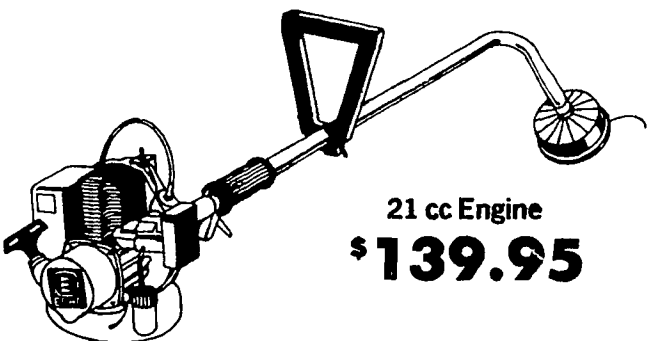

21 cc Engine
$139.95