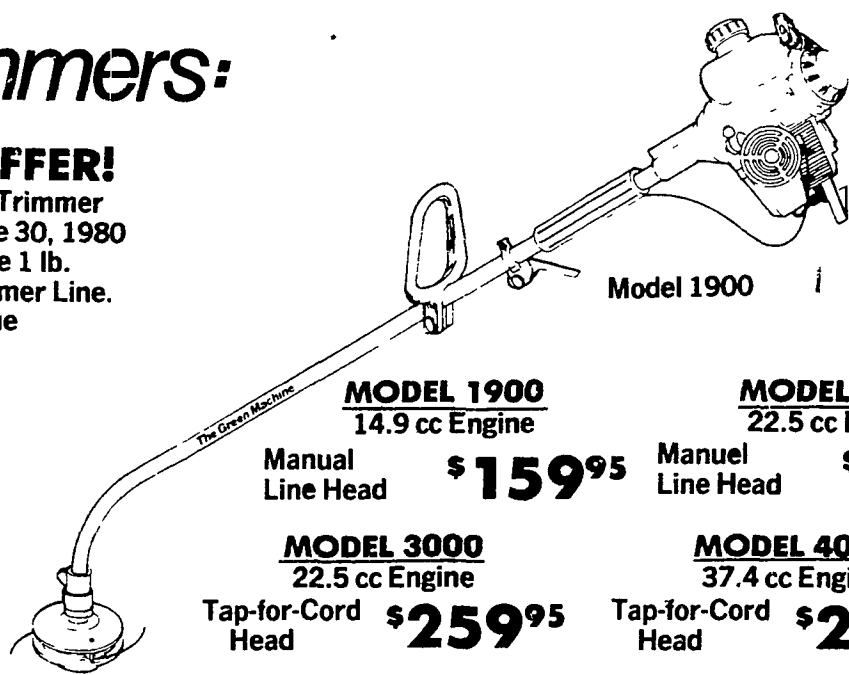

### Gas Trimmers:

**SPECIAL OFFER!**  
Purchase any Gas Trimmer  
From Us Before June 30, 1980  
And Receive One 1 lb.  
Spool of Weed Trimmer Line.  
\$12.95 Value

**MODEL 1900**  
14.9 cc Engine

Manual Line Head **\$159<sup>95</sup>**

**MODEL 2500**  
22.5 cc Engine

Manual Line Head **\$219<sup>95</sup>**

**MODEL 3000**  
22.5 cc Engine

Tap-for-Cord Head **\$259<sup>95</sup>**

**MODEL 4000**  
37.4 cc Engine

Tap-for-Cord Head **\$299<sup>95</sup>**