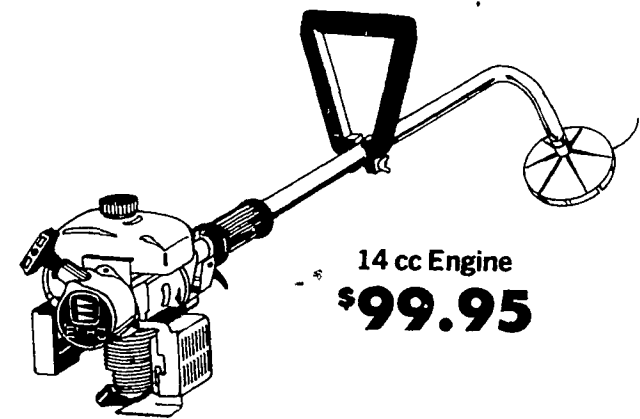

### Gas Trimmers:

**SPECIAL OFFER!**  
Purchase any Gas Trimmer  
From Us Before June 30, 1980  
And Receive One 1 lb.  
Spool of Weed Trimmer Line.  
\$12.95 Value

**MODEL 1900**  
14.9 cc Engine

Manual Line Head **\$159<sup>95</sup>**

**MODEL 2500**  
22.5 cc Engine

Manual Line Head **\$219<sup>95</sup>**

**MODEL 3000**  
22.5 cc Engine

Tap-for-Cord Head **\$259<sup>95</sup>**

**MODEL 4000**  
37.4 cc Engine

Tap-for-Cord Head **\$299<sup>95</sup>**

Model 1500

**MODEL 1500**  
¾ H.P.  
Tap Head  
Electric Trimmer  
**\$59.95**

**MODEL 1200**  
½ H.P.  
Manual Head  
Electric Trimmer  
**\$49.95**

14 cc Engine  
**\$99.95**

21 cc Engine  
**\$139.95**

Gas powered  
lightweight  
for home  
yard &  
garden  
grooming

- Easy-to use
- Fast starting 14 cc engine
- Optional brush blade

• Manual Line Head  
**\$129.99**

Dependable,  
gas powered  
weed & brush  
cutter for  
home or farm