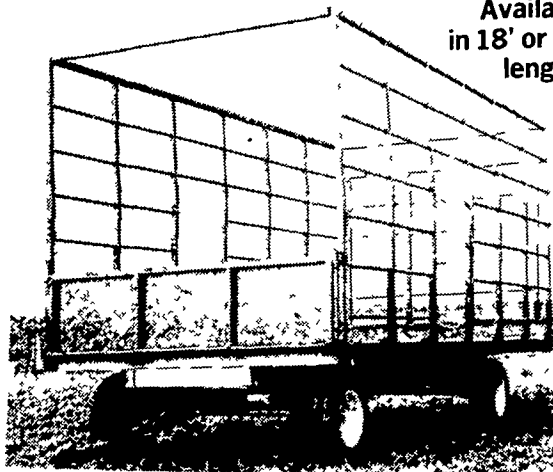

SIMPLE IS BETTER

IH 1190 MOWER CONDITIONER IS SIMPLE & EASY

- ★ ★ ★ Header-mounted conditioner rolls crush & crimp to save leaves, promote fast drying.
- ★ ★ ★ "Over-The-Top" frame design allows an unrestricted hay flow.
- ★ ★ ★ Patented roll separation lets you clear slugs without leaving the tractor.
- ★ ★ ★ Adjustable 44" diameter reel feeds crop gently to the conditioning rolls.
- ★ ★ ★ Every drive component is fully accessible for easy servicing.

COME IN ... TRY THE
SIMPLE HAY MACHINE

IH 1190 MOWER CONDITIONER

**International
Springtime
Specials**

IH CUB CADETS

12, 14 & 16 Hydrostatic Drive Tractors
With Choice of 38", 44" or 50" Mowers

ON SALE FOR
\$50.00 BELOW
MAY 1979 SALE PRICES

RUGGED STEEL BALE WAGONS

Available
in 18' or 21'
lengths

Call toll free for price: 800-732-0017
YOU'LL BE SURPRISED!

RAUS ROCKFLEX DISCS PERFORM!

ASK A NEIGHBOR WHO OWNS ONE.

PARTS DEPARTMENT - Call Us, We Probably Have It