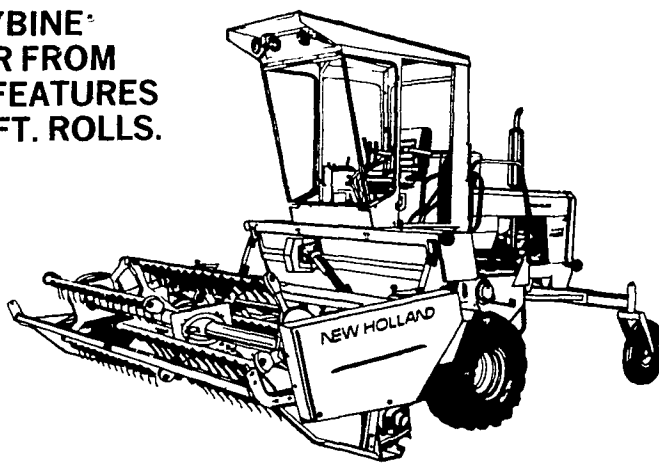

HERR & LEAMAN

Farm Equipment
Let Us Know What Your Looking For
QUALITY USED TRACTORS

JD 4520, 20 8 rubber, recent engine overhaul
IH 706 Dw/~~SOLD~~rman engine, new TA, 3 pt & wt
IH 1256D, 3 pt wf
IH 1975 674G w/1000 hrs
IH 1456, factory cab, excellent
IH 1066 Red cab & air, sharp
Case 930 diesel, cab, w/~~SOLD~~ good
IH 656D hydro row crop, 3 pt, excellent
100% Money Back Guarantee on all the Above Tractors

MISCELLANEOUS

IH wf, complete w/tires
(1) Cab for IH tractor, 06 series & 56 series
IH front weights
JD 4020 front weights, complete
Ph. Lancaster 717-284-4659 & Evenings 717-786-4899

FARM EQUIPMENT

FARM EQUIPMENT

FOR SALE

JD 7000 Maxi-Merge no till with insecticides & population monitor, used one season, excellent condition Will sacrifice

Call only after 7 p.m.
717-949-3074

Massey Ferguson

SEE APRIL 26th ISSUE FOR
**OUR SPECIAL
INVENTORY REDUCTION
SALE OF NEW & USED
EQUIPMENT SECTION B18**

M.M. WEAVER & SONS, INC.

LEOLA, PENNA 17540
PHONE 717-656-2321

Located 4 miles west of New Holland on Route 23, one and one-half mile northeast of Leola, on the North Groffdale Road, one mile on the right, opposite Groffdale Mennonite Church

FARM EQUIPMENT

FARM EQUIPMENT

The Time Is Right... The Price Is Right!!

New Ford Cornplanters!

★ MODEL 352 FORD 4-ROW PULL-TYPE CORNPLANTERS

• With New Rubber, Corn Hoppers, Press Wheels, Row Markers, Hitch Jack, Fert Attachment, Double Disk Fert Openers

$2695

(Subject to Inventory)

• Stop In or Call •

Sales & Service On

• Ford • New Idea • New Holland •

WALTER G. COALE, INC.

2849-53 Churchville Rd.
Churchville, Maryland
Ph: (301) 734-7722 or (301) 879-1434

NEW EQUIPMENT SPECIALS