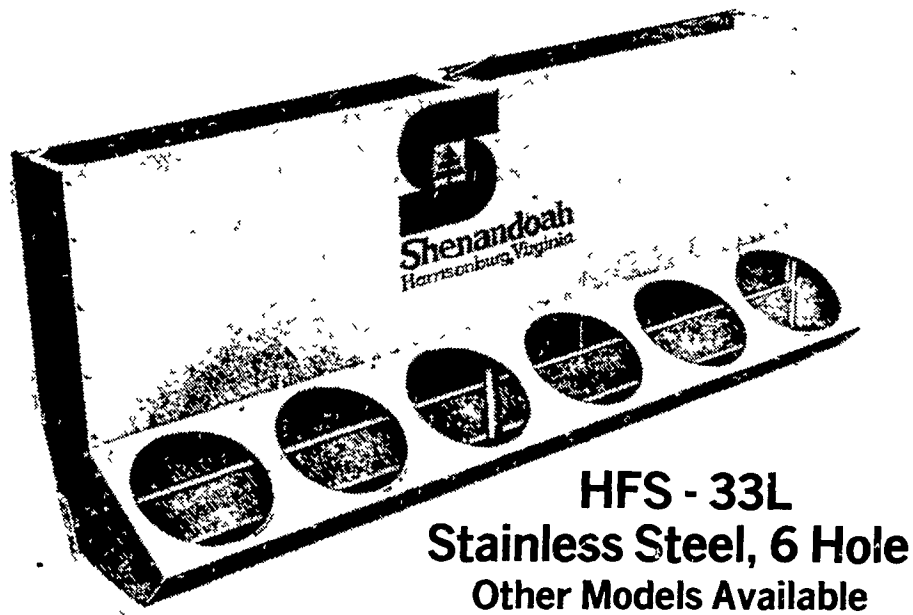

WHEN YOU NEED HOG CONFINEMENT EQUIPMENT WE CAN HELP!

STAINLESS STEEL HOG FEEDERS

HFS - 33L
Stainless Steel, 6 Hole
Other Models Available

FEED STORAGE AND FLEX AUGER DELIVERY SYSTEM

The Original Flex Auger Delivering Up To 2400 Lbs. Per Hr. OR The NEW "Hi-C" Flex Auger Delivering Up To 6000 lbs. Per Hr.

Most sizes of bins and flex auger systems in stock.

Both rugged and versatile, the Flex-Auger System easily adapts to most hog feeding operations. The Chore-Time centerless auger delivers feed from bulk bin to all feeders located throughout the house. Much of the labor required with other methods is eliminated. The Y outlet drop assembly (illustrated above) or single units can be installed in most any position desired. Feed level is easily controlled by adjusting the height of the drop.