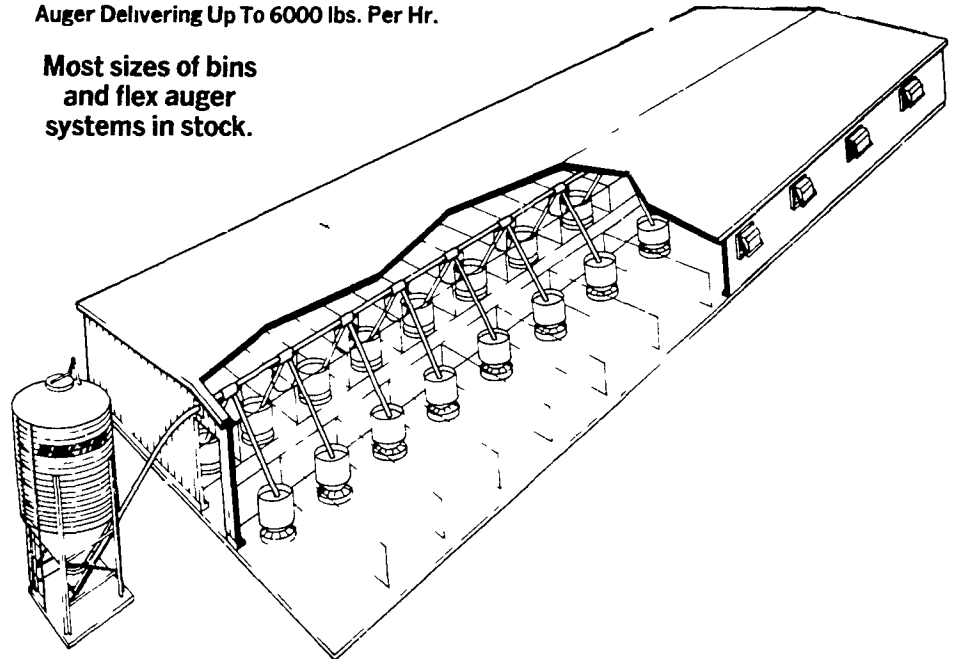

WHEN YOU NEED HOG CONFINEMENT EQUIPMENT WE CAN HELP!

STAINLESS STEEL HOG FEEDERS

HFS - 33L
Stainless Steel, 6 Hole
Other Models Available

FEED STORAGE AND FLEX AUGER DELIVERY SYSTEM

The Original Flex Auger Delivering Up To 2400 Lbs. Per Hr. OR The NEW "Hi-C" Flex Auger Delivering Up To 6000 lbs. Per Hr.

Most sizes of bins and flex auger systems in stock.

Both rugged and versatile, the Flex-Auger System easily adapts to most hog feeding operations. The Chore-Time centerless auger delivers feed from bulk bin to all feeders located throughout the house. Much of the labor required with other methods is eliminated. The Y outlet drop assembly (illustrated above) or single units can be installed in most any position desired. Feed level is easily controlled by adjusting the height of the drop.