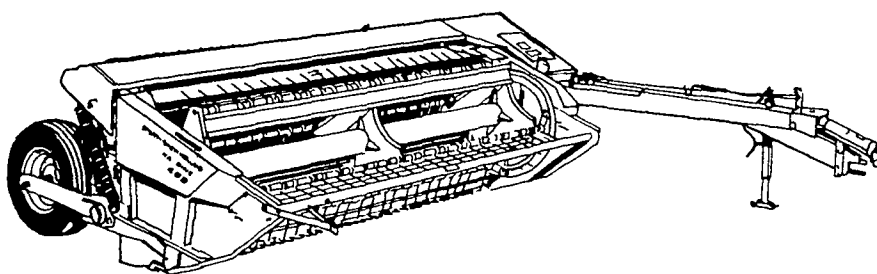

Get a great deal on Sperry New Holland hay tools!

Stop in and get a great deal on the Sperry New Holland Model 315 Baler. This 14" x 18" baler is built extra rugged to handle tough crops. It's designed to work hard and give years of dependable service.

Quality haymaking begins here

Sperry New Holland Haybine® mower-conditioners

- 7-ft, 9-ft and 12-ft models
- Full lateral flotation lets the header hug the ground!
- Chevron intermeshing, high-speed rolls practically eliminate plugging!
- Both rolls are rubber, to treat the crop with leaf-saving gentleness!