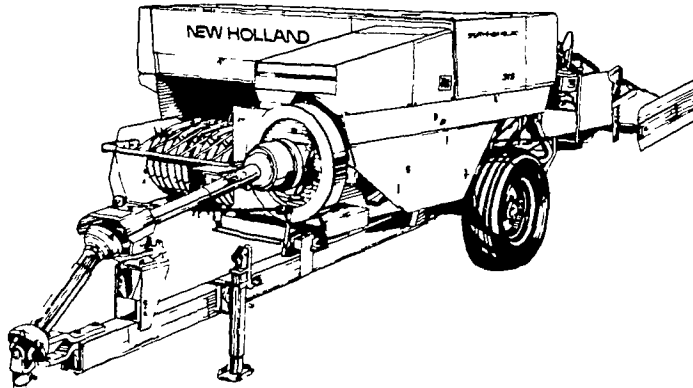

Get a great deal on Sperry New Holland hay tools!

Stop in and get a great deal on the Sperry New Holland Model 315 Baler. This 14" x 18" baler is built extra rugged to handle tough crops. It's designed to work hard and give years of dependable service.

Now's the time to buy because we're moving our complete stock of hay tools.

Already have a new baler? Then stop in and see our Sperry New Holland Automatic Bale Wagons and Mower-Conditioners. They're priced to sell, too!

Quality haymaking begins here

Sperry New Holland Haybine® mower-conditioners

- 7-ft, 9-ft and 12-ft models
- Full lateral flotation lets the header hug the ground!
- Chevron intermeshing, high-speed rolls practically eliminate plugging!
- Both rolls are rubber, to treat the crop with leaf-saving gentleness!