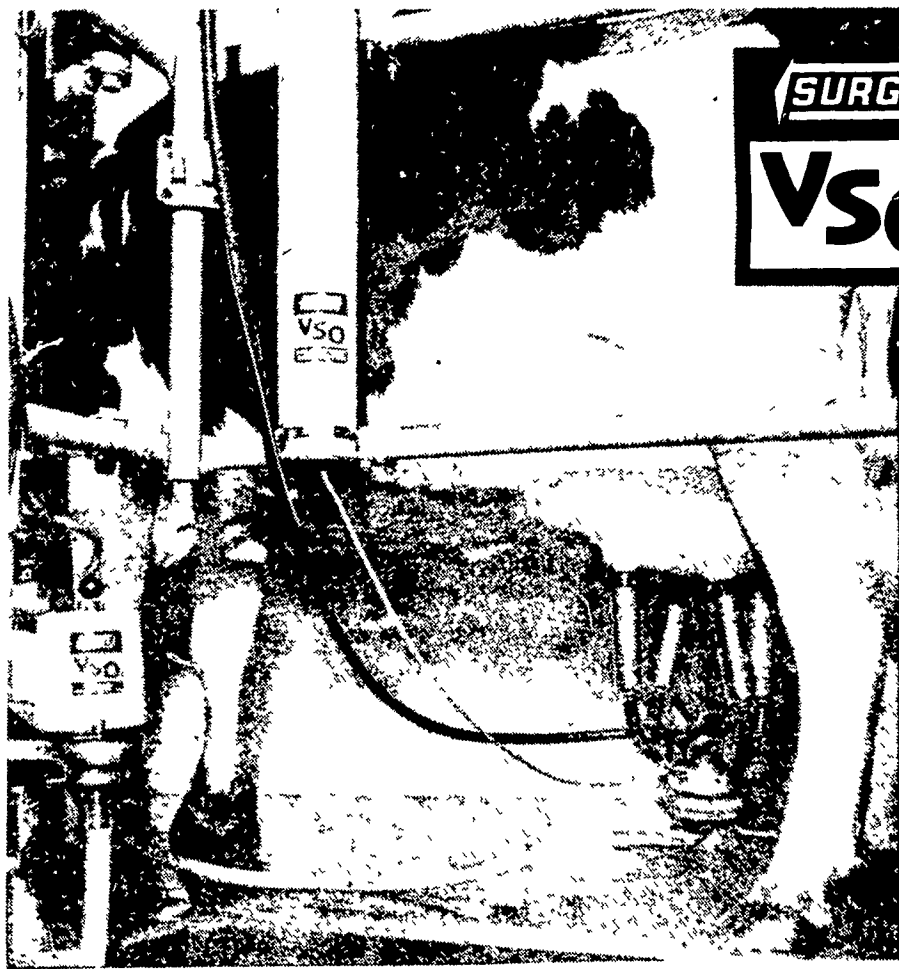

## **SURGE** SEAMLESS PIPELINES

Here Are Some of the Advantages . . .

- ★ IMPROVED SANITATION
- ★ EXTRA RELIABILITY  
at NO EXTRA COST!
- ★ PERMANENT and  
MAINTENANCE-FREE

In Surge seamless pipeline systems the sections of tubing and fittings are permanently welded together. You save on maintenance and you're assured of dependable, leak-free pipelines indefinitely.