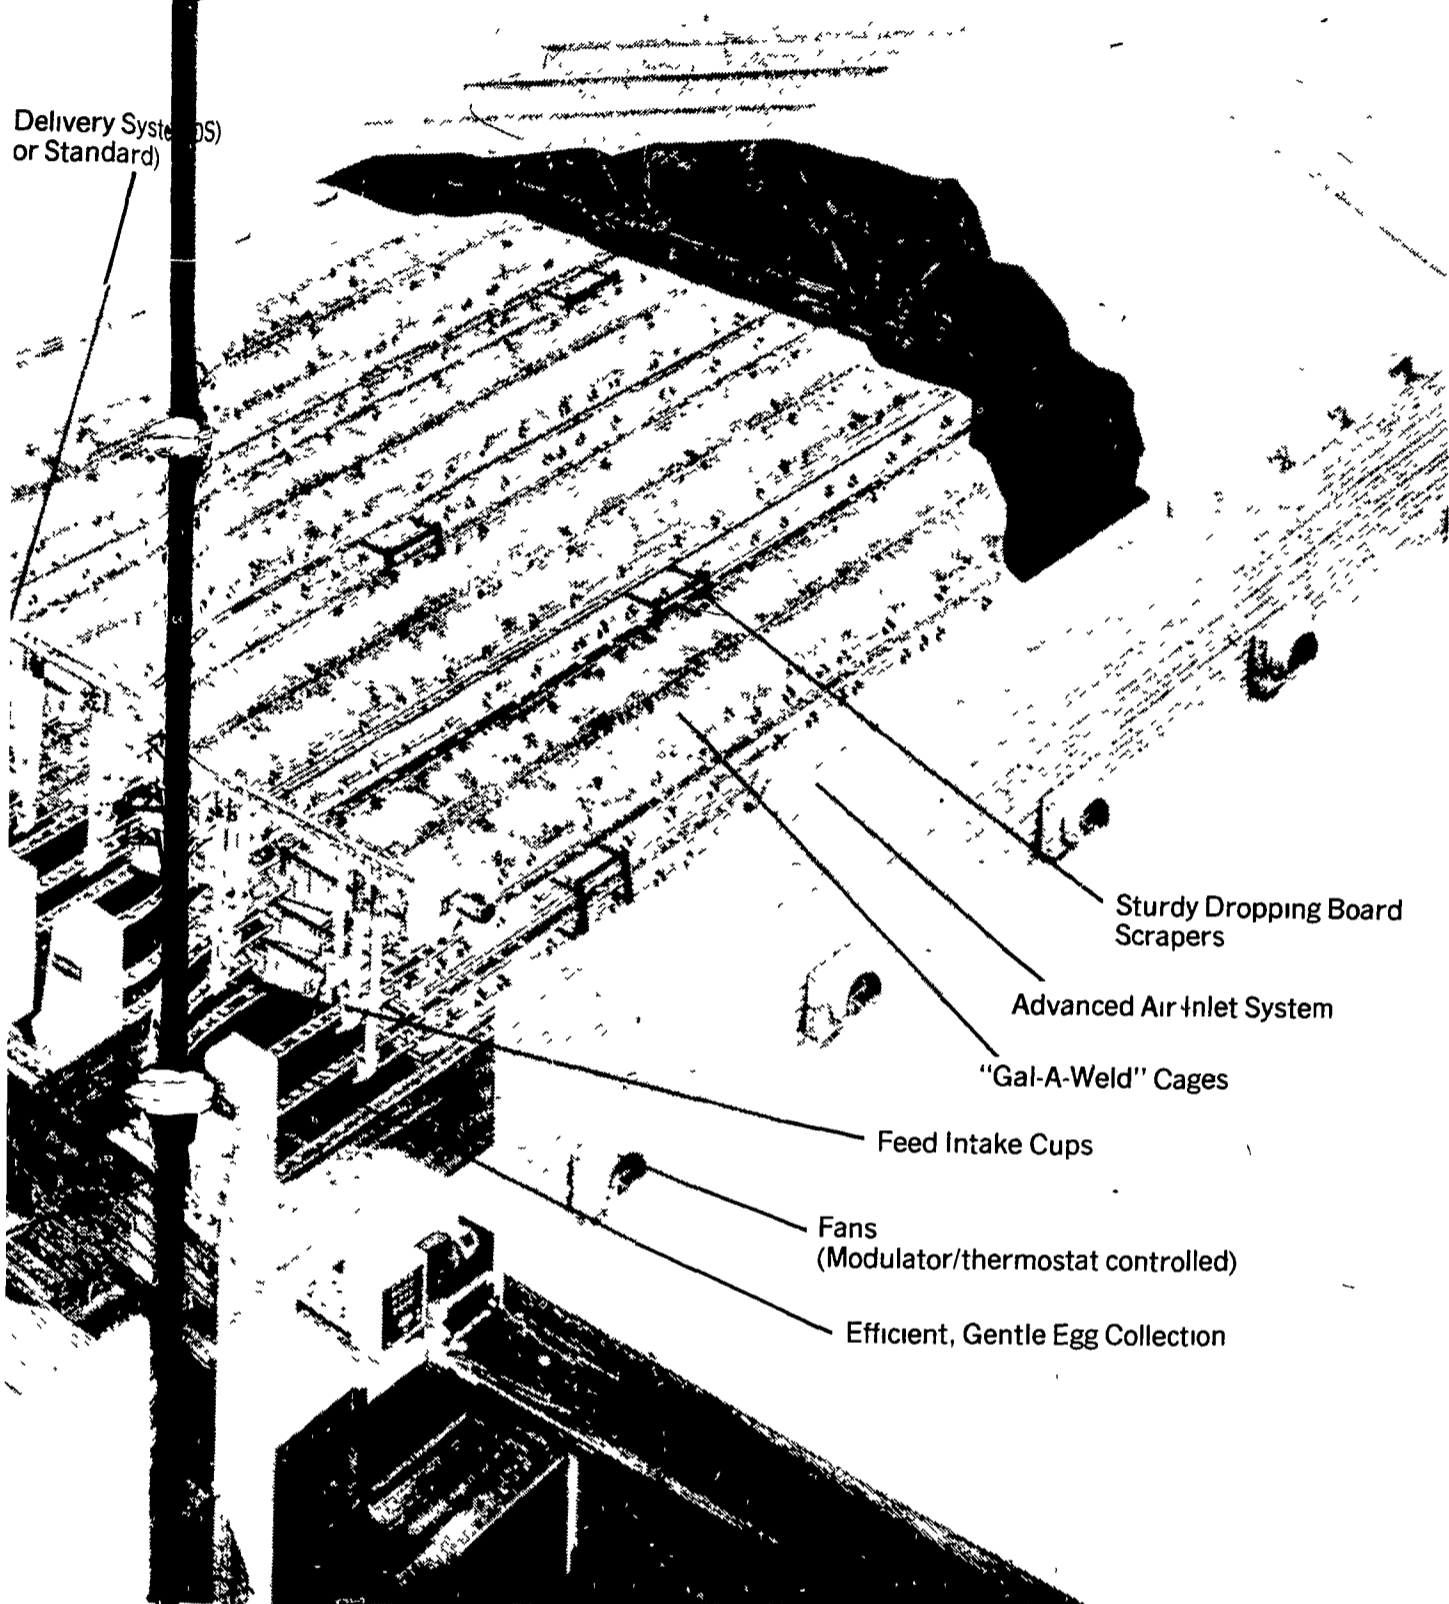

Sturdy Dropping Board Scrapers

Advanced Air Inlet System

"Gal-A-Weld" Cages

Feed Intake Cups

Fans (Modulator/thermostat controlled)

Efficient, Gentle Egg Collection