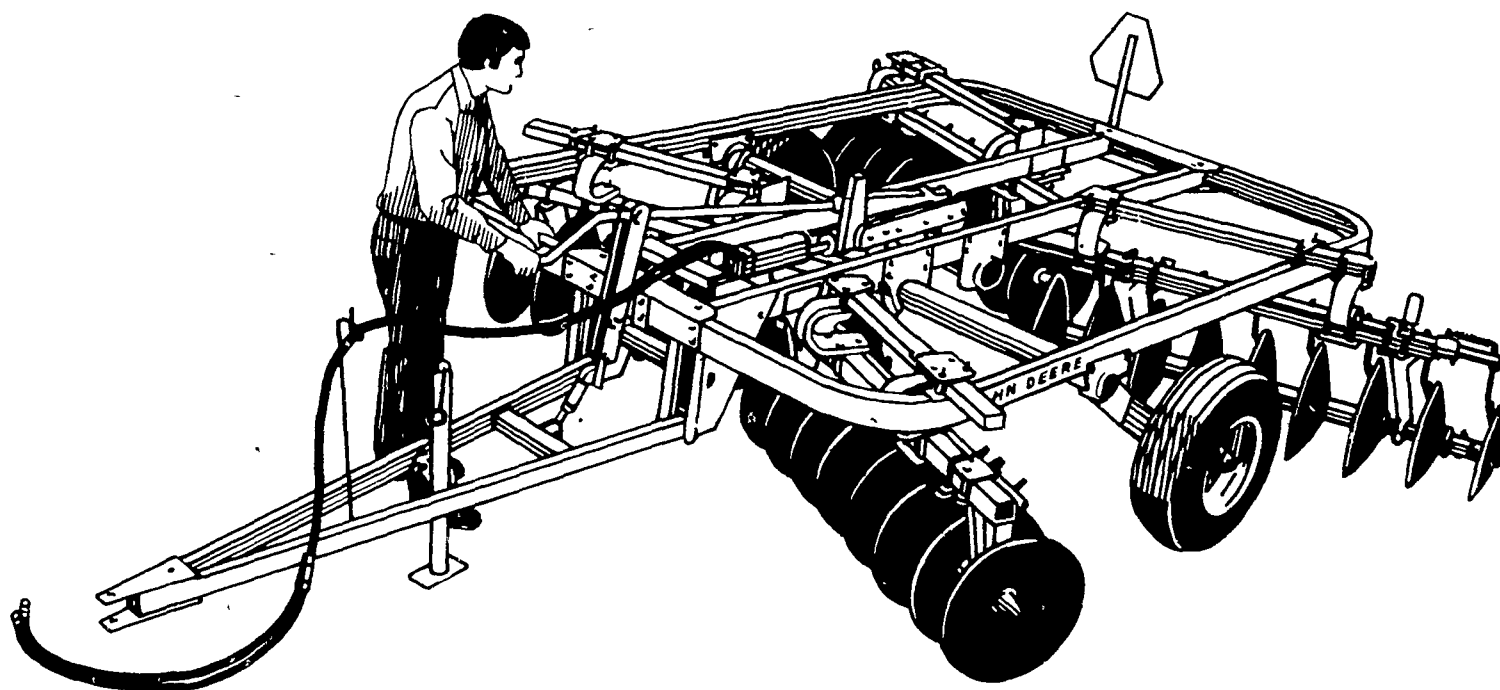

BONUS 1980

Order this John Deere equipment during April or May for a bonus of up to \$400 and get price protection

Order any new John Deere Disk, Chisel Plow, Baler, Mower/Conditioner, or Pull-Type Forage Harvester listed here during April or May. From the time you order you'll get price protection on any machine in this bonus program