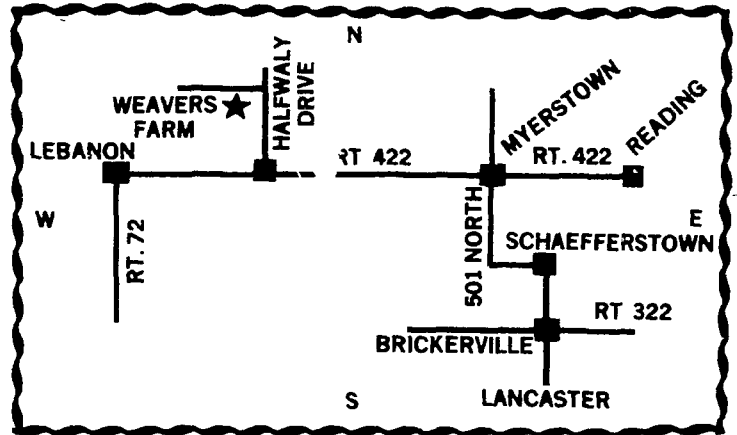

OPEN HOUSE

SATURDAY, APRIL 26, 1980

10:00 A.M. to 4:00 P.M.

AT THE
JAMES H. & EVA WEAVER FARM
 RD 2
 MYERSTOWN, PA.

SEE THE **DIAMOND SYSTEMS**
EGG MAKER SERIES 4 HI REVERSE CAGE SYSTEM

**ALSO FEATURING
 THE DIAMOND SYSTEMS
 70 CASE PER HOUR
 FARM PACKER
 AND A TOTAL
 LIGHT CONTROLLED SYSTEM**

- ★ REFRESHMENTS
- ★ DOOR PRIZES

DIAMOND INTERNATIONAL CORP.
 Diamond Automation Division
 23400 Haggerty Road
 Farmington, Mich. 48024
 (313) 476-7100 (717) 859-2285

Distributed By
NORTHEAST AG DIVISIONS INC.

MOYER'S CHICKS
 Quakertown, PA 18951
 (215) 536-3155