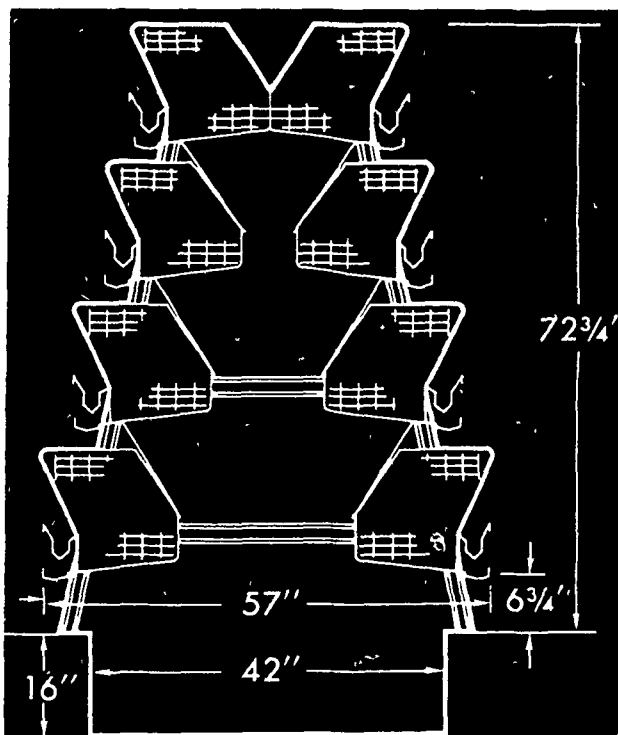

SEE THE **DIAMOND SYSTEMS**
EGG MAKER SERIES 4 HI REVERSE CAGE SYSTEM

**ALSO FEATURING
THE DIAMOND SYSTEMS
70 CASE PER HOUR
FARM PACKER
AND A TOTAL
LIGHT CONTROLLED SYSTEM**

Features of Diamond Cage System:

- COMPACT
- CHOICE OF FEED SYSTEMS
- CHOICE OF WATER SYSTEMS
- MORE BIRDS PER CUBIC FOOT OF BUILDING
- NO MANURE CHUTE SCRAPERS
- CHOICE OF EGG BELTS

COMPANY REPRESENTATIVES
WILL BE ON HAND TO
ANSWER QUESTIONS.

- ★ REFRESHMENTS
- ★ DOOR PRIZES

DIAMOND INTERNATIONAL CORP.
Diamond Automation Division
23400 Haggerty Road
Farmington, Mich. 48024
(313) 476-7100 (717) 859-2285

Distributed By
NORTHEAST AG DIVISIONS INC.

14 Greenfield Road
Lancaster, PA 17602
(717) 291-2249

MAXI-POWER GENERATORS
Leonard Martin Co.
330 Fonderwhite Road
Lebanon, PA 17042
(717) 274-1483

FARM CREDIT SERVICE
Financing
Rt. 4, Box 160
Lebanon, PA 17042
(717) 867-4474

C. M. HIGH CO.
Electrician
RD 2, Box 175
Myerstown, PA 17067
(717) 866-7544

GREIDER FARMS, INC.
Hatchery
RD #1, Box 317
Mt. Joy, PA 17552
(717) 653-1855

TRI-COUNTY SWINE SYSTEMS
Carl Martin - Robert High
Builder
608 Evergreen Road
Lebanon, PA 17042
(717) 274-3488

MOYER'S CHICKS
Quakertown, PA 18951
(215) 536-3155