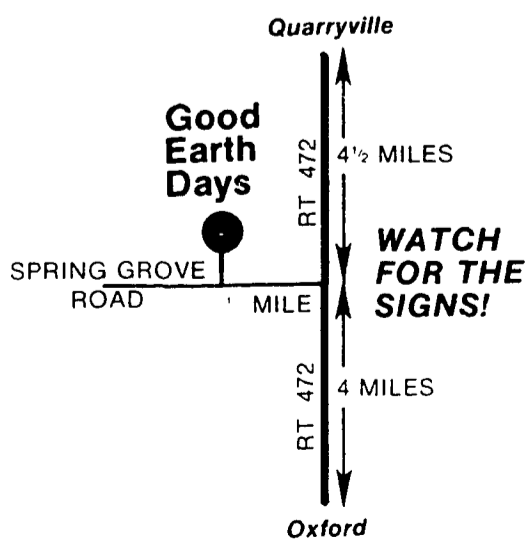

APRIL 3, Oxford, Pa.

Bob Rohrer Farm
beginning at 9:30 A.M.

Oxford Good Earth Days presented by

AG INDUSTRIAL EQUIPMENT

Rising Sun, Md.
301-658-5568

GRUMELLI'S FARM SERVICE

Quarryville, Pa.
717-786-7318

(Rain Date April 5th)