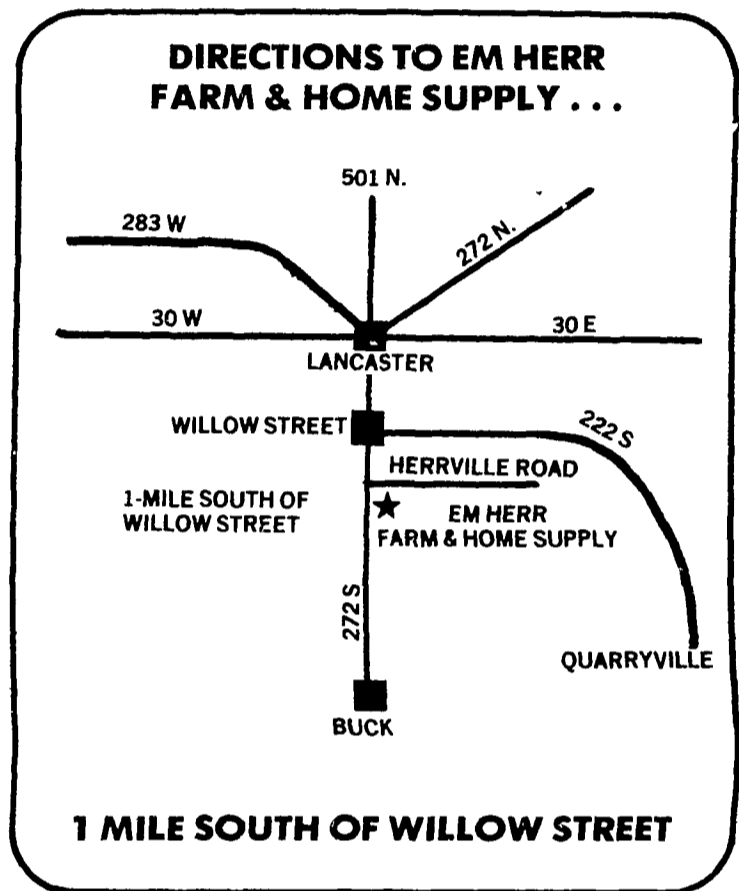

# Welcome To Our New Location

## WE'RE HERE & EASY TO FIND

**Opening**  
**Monday, March 31**

**Store Hours:**  
**Mon.-Fri.** 7:30 A.M. - 6:00 P.M.  
**Sat.** 7:30 A.M. - 5:00 P.M.

**R.D.1 RTE 272 SOUTH, HERRVILLE RD.**  
**WILLOW STREET, PA.**  
**Phone: (717) 464-3321**