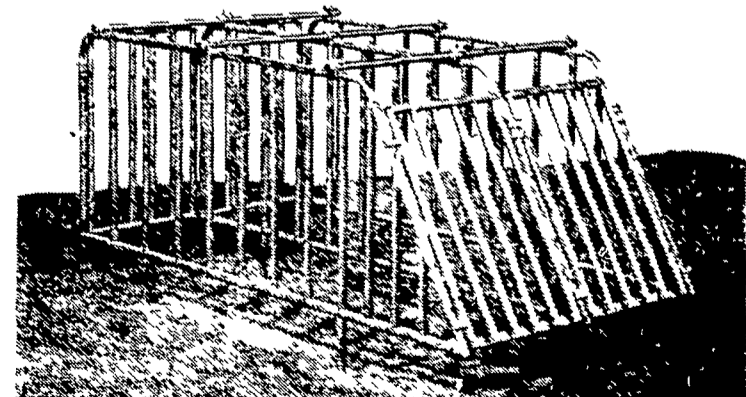

WOVEN WIRE FLOORING

Rohn Agri Products

Nursery Pens

Farrowing

Fencing

Gestation

ventilation . . .

Keep animals comfortable, and you keep them far more thrifty and far more profitable. Chore-me's Advanced Air Systems approach combines controlled air lets with the finest variable speed and single speed fans and other components. They're fitted to your specific building. The result is year-around, day-in and day-out comfort for your animals.

sow feeding . . .

Taking gestating sows out of the "maddening crowd" and putting them into their own individual stalls with a Chore-Time feeding system is the way to bigger litters, better litters, more litters from each sow, and more money for you to keep. Farmers can get back \$16 or more for every dollar invested in a Chore-Time Sow Feeding System.