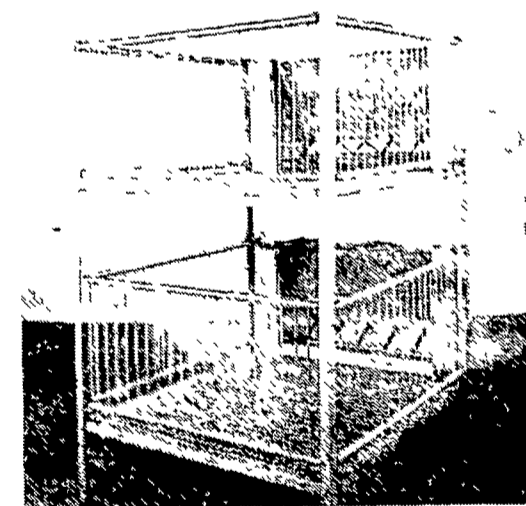

WOVEN WIRE FLOORING

Rohn Agri Products

Nursery Pens

Farrowing

Fencing

Gestation

ventilation . . .

Keep animals comfortable, and you keep them far more thrifty and far more profitable. Chore-me's Advanced Air Systems approach combines controlled air lets with the finest variable speed and single speed fans and other components. They're fitted to your specific building. The result is year-around, day-in and day-out comfort for your animals.