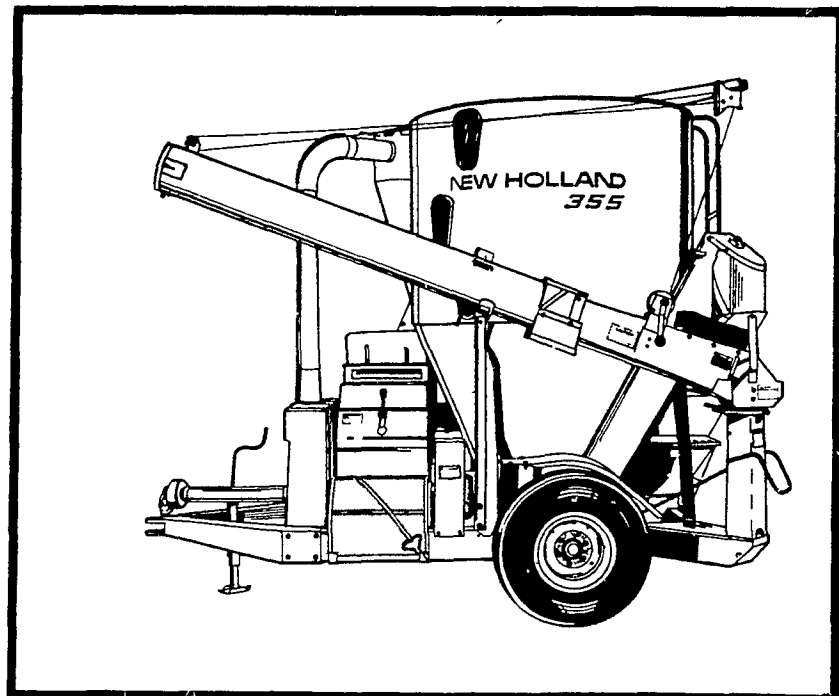

SPERRY NEW HOLLAND GRINDER-MIXERS HAVE IT ALL: QUALITY, CAPACITY AND SELECTION

- 80 - BUSHEL 353 GRINDER—MIXER**
- 16" Hammermill
 - 10', 13', 17', 20' Unloading Auger
 - Optional Electronic Scales
 - 540 R.P.M.
 - Buy Now - Earn \$280 Bonus From Sperry New Holland*