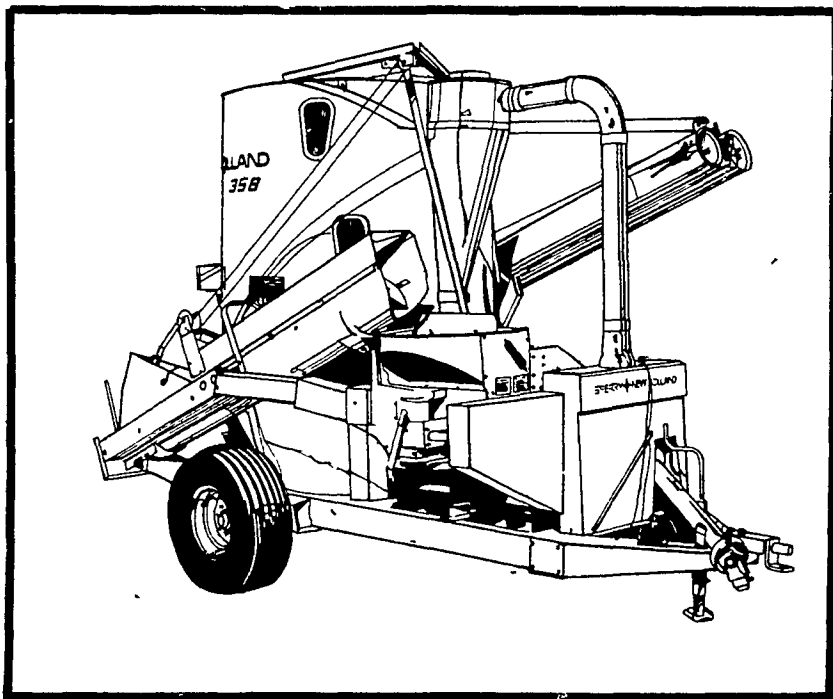

SPERRY NEW HOLLAND GRINDER-MIXERS HAVE IT ALL: QUALITY, CAPACITY AND SELECTION

- 80 - BUSHEL 353 GRINDER—MIXER**
- 16" Hammermill
 - 10', 13', 17', 20' Unloading Auger
 - Optional Electronic Scales
 - 540 R.P.M.
 - Buy Now - Earn \$280 Bonus From Sperry New Holland*

- 100 BUSHEL 355 GRINDER-MIXER**
- 21-inch Hammermill
 - 10', 13', 17', 20' Unloading Auger
 - Optional Electronic Scales
 - 540 R.P.M.
 - Buy Now - Earn \$280 From Sperry New Holland*

- 125 - BUSHEL 358 GRINDER—MIXER**
- 21-inch Hammermill
 - 10', 13', 17', 20' Unloading Auger
 - Optional Electronic Scales
 - 540 or 1000 R.P.M.
 - Buy Now - Earn \$450 From Sperry New Holland