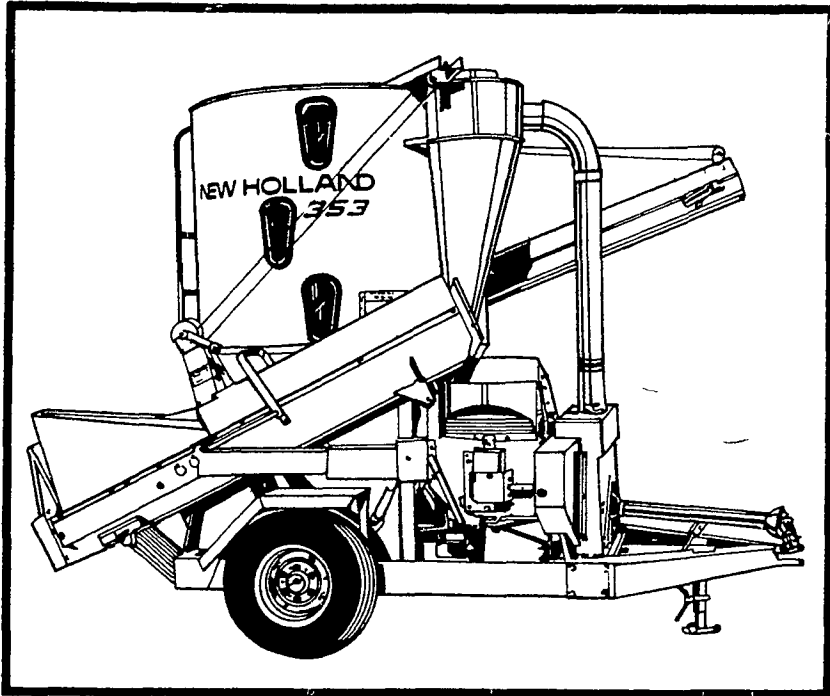

SPERRY NEW HOLLAND GRINDER-MIXERS HAVE IT ALL: QUALITY, CAPACITY AND SELECTION

- 80 - BUSHEL 353 GRINDER—MIXER**
- 16" Hammermill
 - 10', 13', 17', 20' Unloading Auger
 - Optional Electronic Scales
 - 540 R.P.M.
 - Buy Now - Earn \$280 Bonus From Sperry New Holland*

- 100 BUSHEL 355 GRINDER-MIXER**
- 21-inch Hammermill
 - 10', 13', 17', 20' Unloading Auger
 - Optional Electronic Scales
 - 540 R.P.M.
 - Buy Now - Earn \$280 From Sperry New Holland*

- 125 - BUSHEL 358 GRINDER—MIXER**
- 21-inch Hammermill
 - 10', 13', 17', 20' Unloading Auger
 - Optional Electronic Scales
 - 540 or 1000 R.P.M.
 - Buy Now - Earn \$450 From Sperry New Holland