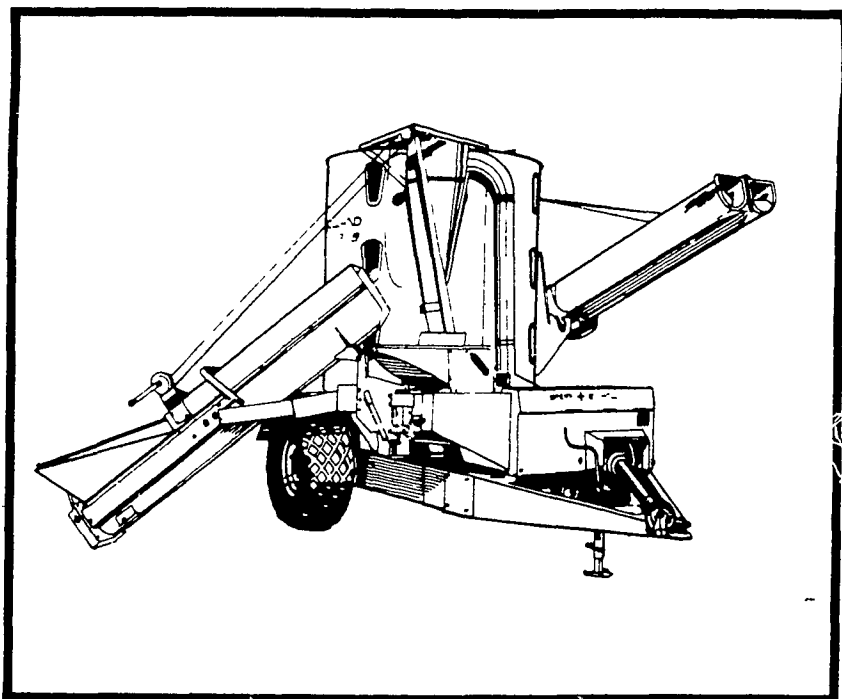

SPERRY NEW HOLLAND GRINDER-MIXERS HAVE IT ALL: QUALITY, CAPACITY AND SELECTION

- 80 - BUSHEL 353 GRINDER—MIXER**
- 16" Hammermill
 - 10', 13', 17', 20' Unloading Auger
 - Optional Electronic Scales
 - 540 R.P.M.
 - Buy Now - Earn \$280 Bonus From Sperry New Holland*

- 100 BUSHEL 355 GRINDER-MIXER**
- 21-inch Hammermill
 - 10', 13', 17', 20' Unloading Auger
 - Optional Electronic Scales
 - 540 R.P.M.
 - Buy Now - Earn \$280 From Sperry New Holland*

- 125 - BUSHEL 358 GRINDER—MIXER**
- 21-inch Hammermill
 - 10', 13', 17', 20' Unloading Auger
 - Optional Electronic Scales
 - 540 or 1000 R.P.M.
 - Buy Now - Earn \$450 From Sperry New Holland