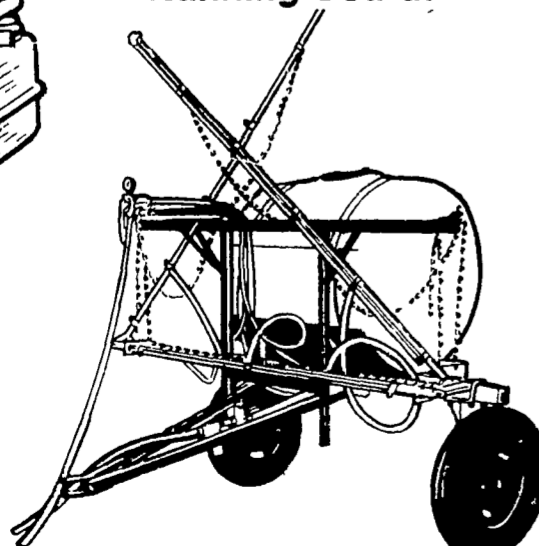

- SILVER PRICE 200**
10'
17686-253 Reg 39 99
- SILVER PRICE 230**
12'
17687-253 Reg 45 99
- SILVER PRICE 260**
14'
17676-253 Reg 51 99
- SILVER PRICE 290**
16'
17677-253 Reg 57 99

170
SILVER PRICE

Reg 33 97 / 24672-282
4 Pt. Barb Wire

Alum. Tread Brite Running Boards

4350
SILVER PRICE

Reg 869 99 / 16440-100
200 Gal. Field Sprayer

5000
SILVER PRICE

Reg 999 99 / 16511-100
300 Gal. Field Sprayer

Polyethelene tank, 8-way selector valve 20 gallon tips all 2 braid hose, full 3/4" suction hose, and 3/4" nylon type strainer 8 row boom, tread easily adjustable from 51" to 88" comes less pump and tires