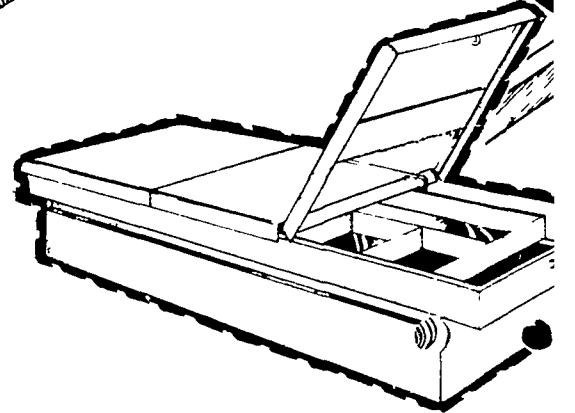

690 SILVER PRICE
Reg 137 99 / 18040-115
Lincoln 225 Amp Arc Welder

FIRST FIRST

685 SILVER PRICE
Reg 136 88 / SAVE 17 80 19389-243
10 Cu. Ft. Trailer Cart

25¢ SILVER PRICE
Reg 5 19 / Per Qt
75¢ SILVER PRICE
Reg 14 99 / Per Gal
Implement & Tractor Enamel