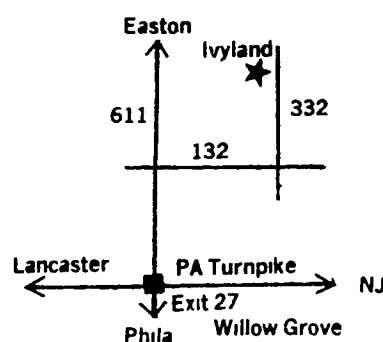

Quality Equipment At A Fair Price

Wm. Hobensack's Sons

1060 Greeley & Wilson Ave., Ivyland, PA

215-675-1610   215-343-2101   PARTS 215-675-0196