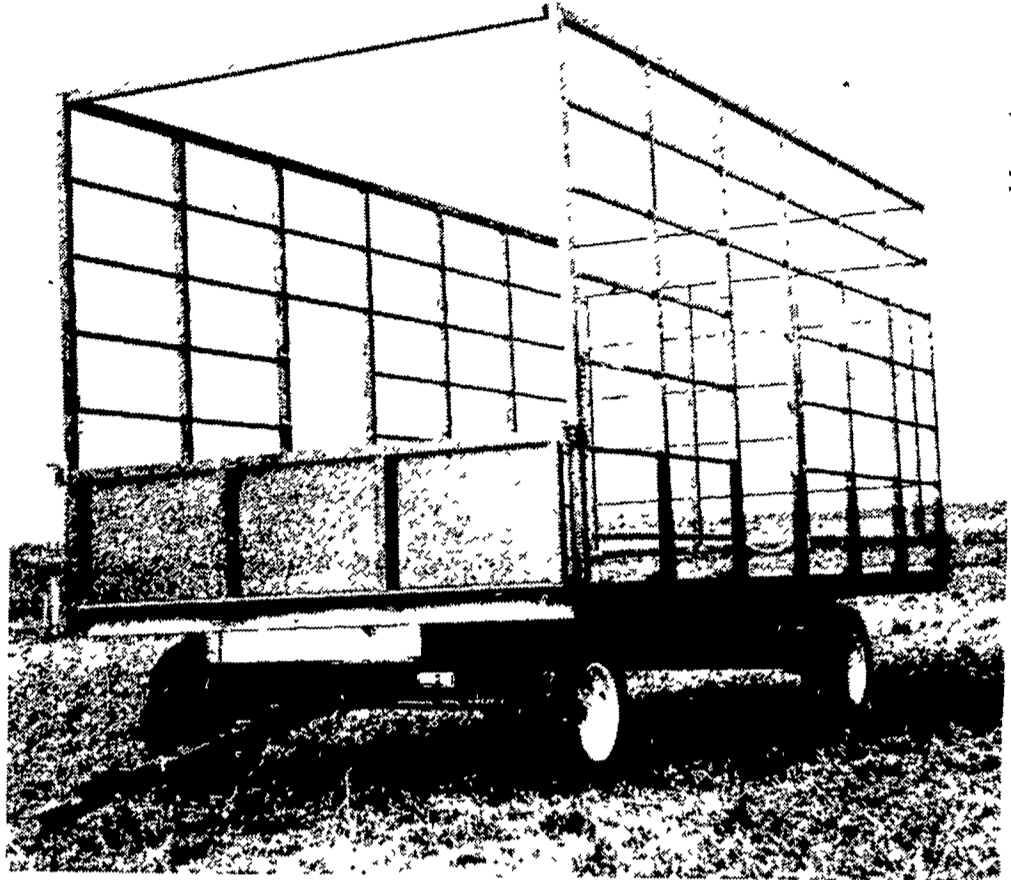

PRE-SEASON SPECIAL RUGGED STEEL BALE WAGONS

CHECK THESE FEATURES

- Eight foot wide inside by Eighteen feet long.
- Rugged square steel tubing.
- Fold down front gate w/diamond plate platform.
- Swing-out tailgate.
- Unload from side, front or rear.
- Solid oak floor.
- Eight ton running gear w/universal bearings and telescoping tongue.
- Backed by Hooper Parts and Service.

**CALL TOLL FREE FOR PRICE:
800-732-0017
YOU'LL BE SURPRISED!**

DUNHAM LEHR SERIES 42 WING CULTIPACKERS

• Wings Fold Flat for Transport • Sizes in Stock - 20'7" & 24'9"
• 19" Smooth or 20" Crowfoot Rollers

PRICED RIGHT . . . for QUALITY

COMPLETE SPRAYER HEADQUARTERS

- ★ FMC-BEAN - High Pressure Pumps, Air Blast Crop Sprayers & Accessories.
- ★ KUKER - Field Sprayers. Saddle Tanks. Chemical Incorporation.
- ★ DELAVAN - Pumps, Fittings, Nozzles and Accessories.
- ★ JOHN BLUE - Field Sprayers, Pumps, Dry Spreaders, Fumigators.

WE STOCK PARTS

FLEX WING CUTTERS HEADQUARTERS

Mows big acreage . . . of grass . . . crop residue fast. Rhino Ruggedness keeps operating cost low!

Cutters in stock: 6', 8', 10', 15' & 20'

PARTS DEPARTMENT — Call Us, We Probably Have It