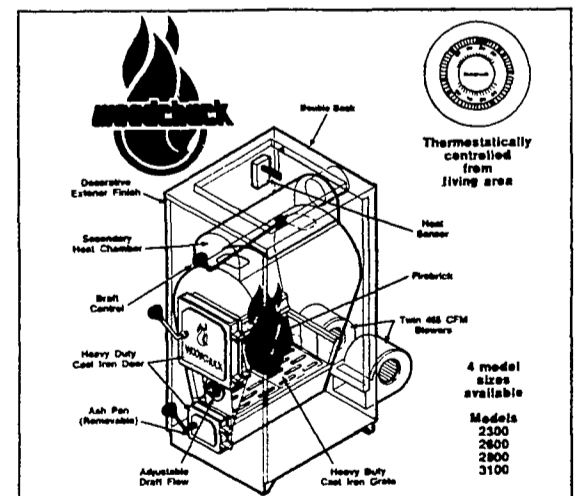

## WOODCHUCK WOOD/COAL ADD-ON-FURNACE

Woodchuck's Quality Features Include:

- 1 Heavy 10 ga. plate steel construction
- 2 High output 930 CFM blowers
- 3 25% more heat exchanger surface area than most furnaces
- 4 Large cast iron fuel and ash doors w/ash tray
- 5 Long life circular heat exchanger design
- 6 All Honeywell controls supplied
- 7 Available Coal Shaker Grate
- 8 All wiring hook-ups supplied
- 9 Living area thermostat operation available
- 10 Double back with 2" air space
- 11 All models successfully tested
- 12 Fully warranted