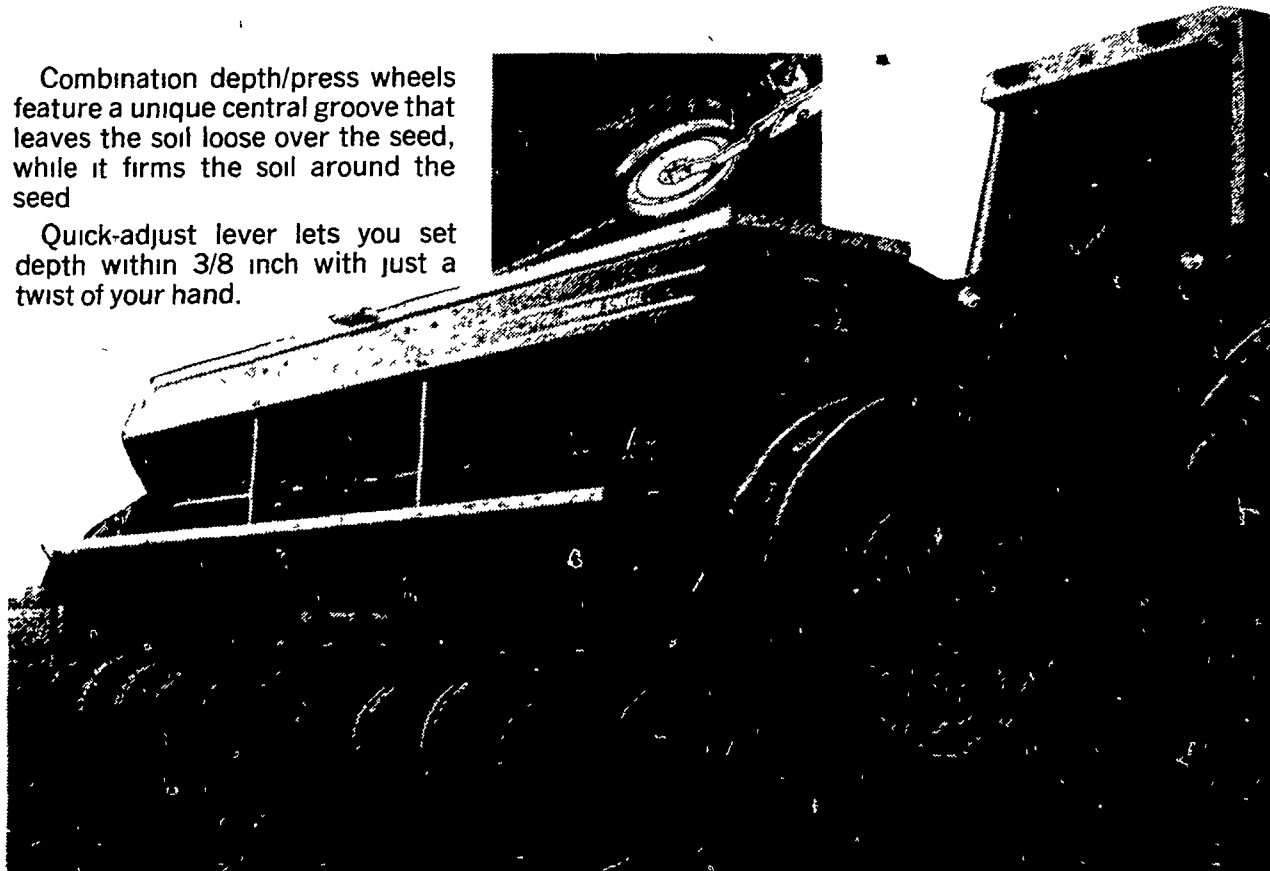

THE IH 5100 GRAIN DRILL IS THE IDEAL PLANTER FOR NARROW ROW SOYBEANS

HOOBER TRUCKLOAD SALE

Call for Prices Most Sizes in Stock

Combination depth/press wheels feature a unique central groove that leaves the soil loose over the seed, while it firms the soil around the seed

Quick-adjust lever lets you set depth within 3/8 inch with just a twist of your hand.

ALL OUR DRILLS HAVE DEPTH-GAUGE WHEELS

RAUSE ROCKFLEX DISKS PERFORM

ASK YOUR NEIGHBOR WHO OWNS ONE