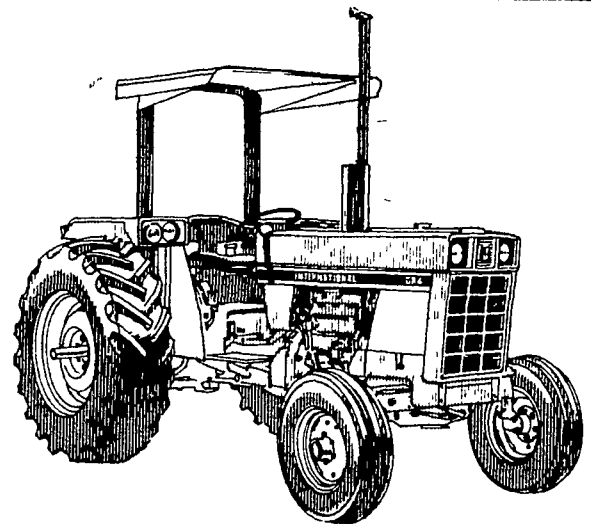

JD 6600 Diesel Hydro Combine w/corn and grain heads \$25,000.
IH Black Stripe 1066 Tractor 1200 hours
IH 1566 Tractor, fully equipped, 1300 hrs., \$17,250.
AC 7030 Tractor w/1400 hours
AC XT190 Tractor w/cab **SOLD**
JD 1020 Gas Tractor w/47 loader
Farmall Super M Tractor **SOLD**
Farmall 230 Tractor w/fast hit **SOLD**
Case 90 Comfort King, Standard Tread
David Brown 1410 w/900 hrs.
1976 Freuhauf Drop Deck Trailer w/10:00x15 rubber \$8,000.
Nh TR 70 Combine w/Cat. Dsl., Corn and Grain Platform \$42,500.
IH #55 13 tooth pull type chisel plow
Behlen 375 bu. dryer \$2750.
New Idea 324 pull **SOLD** w/super sheller, like new, (sells for 1/2 of list price)
IH #40 stalk chopper
Lots of Front and Rear IH Weights
Several JD 5B Hyd. reset Plows

HERE ARE SOME OF OUR SPECIALS YOU CAN STILL TAKE ADVANTAGE OF:

SPECIAL 886 with ROPS
\$18,200⁰⁰ 1 Only!

International®
886
Tractor

IH 684 - 62 HP

\$11,580⁰⁰ 1 Only!

SPECIAL PRICES ON TILLAGE TOOLS

IH 400 CYCLO PLANTER

4 Row Hyd. Dr:ven

\$5,800

INCLUDES
Dry Fertilizer Unit
Insecticide Units
And Seed Flow Monitor

GOOD USED TRACTORS

1066, New Radial Tires	\$18,250
656D	\$6,600
574 w/2050 Loader	\$9,300
350 Farmall	\$2,750