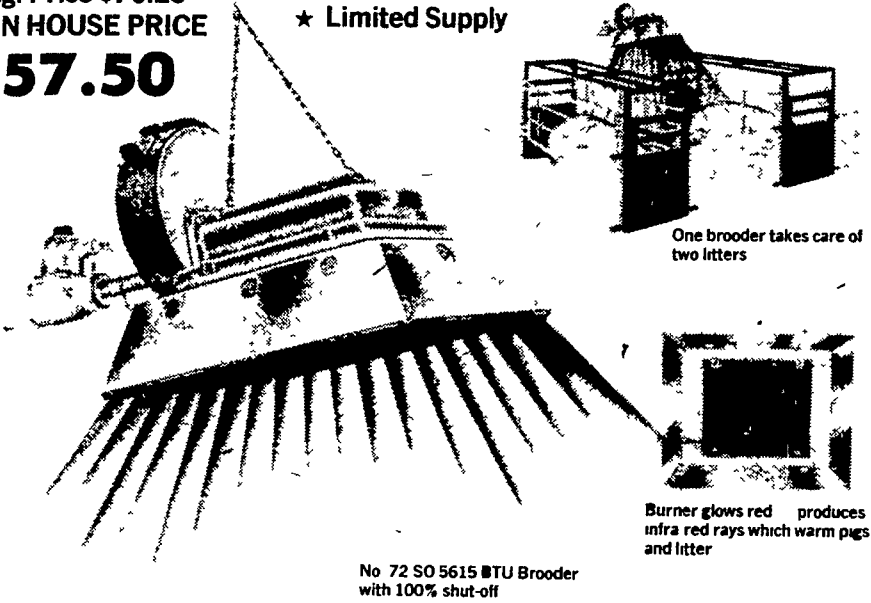

BIG RED INFRA-RED PIG BROODERS

Reg. Price \$76.25
OPEN HOUSE PRICE
\$57.50

★ Limited Supply

One brooder takes care of two litters

Burner glows red produces infra red rays which warm pigs and litter

No 72 SO 5615 BTU Brooder with 100% shut-off