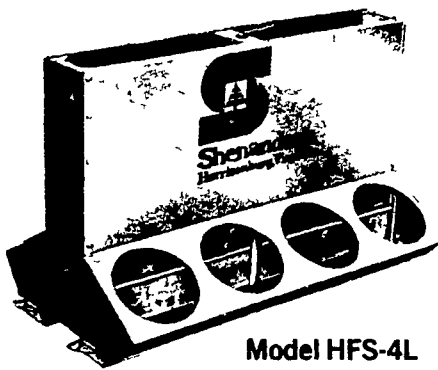

Model HFS-4L
STAINLESS STEEL DINNERWARE FOR HOGS!

Retail $335.75
SPECIAL PRICE **$248**
★ LIMITED SUPPLY