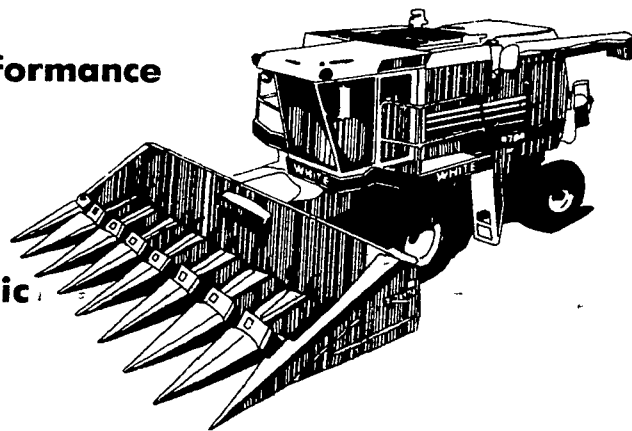

See the two new additions to the growing line of White Field Boss® Tractors. The new 60 hp 2-62 and 43 hp 2-45 are the Utility Field Boss Tractors that have many of the standard features you'd expect to find on our larger horsepower tractors. They're the newest additions to the performance you'll find in our full line of 27 to 181 horsepower Field Boss Tractors.

See how the performance  
of the new  
White 9700  
Axial Harvest  
Boss® can  
match the dynamic  
farming of  
the 80's.

It's the first combine that gives you the potential to replace two conventional 45-inch cylinder combines . . . that's the capacity that can match your growing needs of the future.