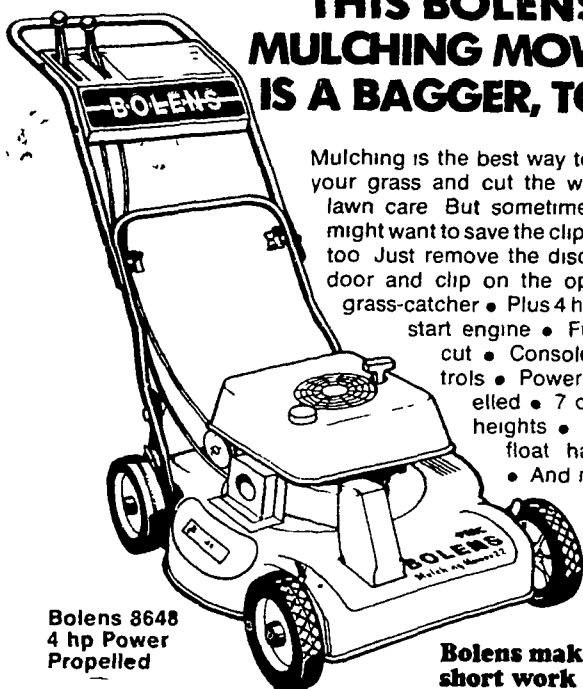

Bolens 8648
4 hp Power
Propelled

Bolens makes
short work
of it.

List $355.00

SPECIAL
$279⁹⁵

NEW LAWN BOSS 21" MOWER

• Power propelled
• Side Discharge
Reg. $275

SPECIAL

$239.95

ECHO

20% OFF All New
CHAIN SAWS
IN STOCK

HOMELITE®

ECHO POWER BLOWER

The versatile PB-400 Power Blower will do a multitude of difficult jobs quickly and easily. Cleans up trash, leaves, dust, grass clippings, and shavings. Even water puddles can be cleared off with the PB-400. Cleans out hard-to-reach areas, bushes, flowerbeds, stadiums. Also doubles as a snow blower in winter. Its 200 mph air blast can lift packed snow that even snow shovels miss.

SPECIAL
List $259.95 **$229⁹⁵**