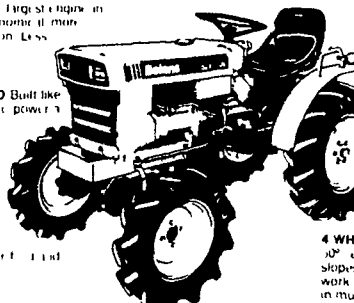

Bolens DIESEL TRACTORS

3 SPEED PTO Built like the big ones to power a wide range of attachments.

AG TIRES For firm ground work.

Bolens
G174

FMC

G174 TRACTOR 4 Wheel Drive

With Ag or Turf Tires . . . . . Special **$3995**

BOLENS G14 XL TRACTOR SHRINKS YARD WORK

• 42" Mower • 14 HP overhead valve cast iron engine • Rugged 4 speed gear transmission • Controlled traction differential • Wide range of optional attachments

BOLENS MAKES SHORT WORK OF IT
SPECIAL

List $3144.00

$2395⁰⁰