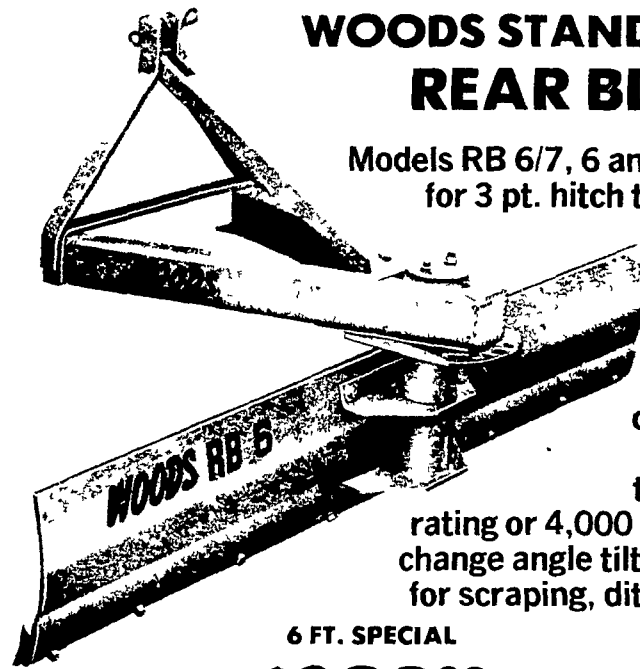

6 & 12 VOLT
ALL SIZES

20% OFF REG. PRICE

With Return Of Old Battery

KELLY 20 GAL. TRASH CAN

Reg. \$6.95 SPECIAL **\$5.95**

KELLY 10 QT. GALVANIZED BUCKET

Reg. \$2.69 SPECIAL **\$1.95**

KELLY FOOT TUB

Reg. \$3.99 SPECIAL **\$2.95**

WOODS STANDARD DUTY REAR BLADE

Models RB 6/7, 6 and 7 ft. Blades for 3 pt. hitch tractors.

All purpose design for farm and industrial use with tractor up to 40 HP rating or 4,000 lbs. gross weight... change angle tilt offset and reverse for scraping, ditching and plowing.