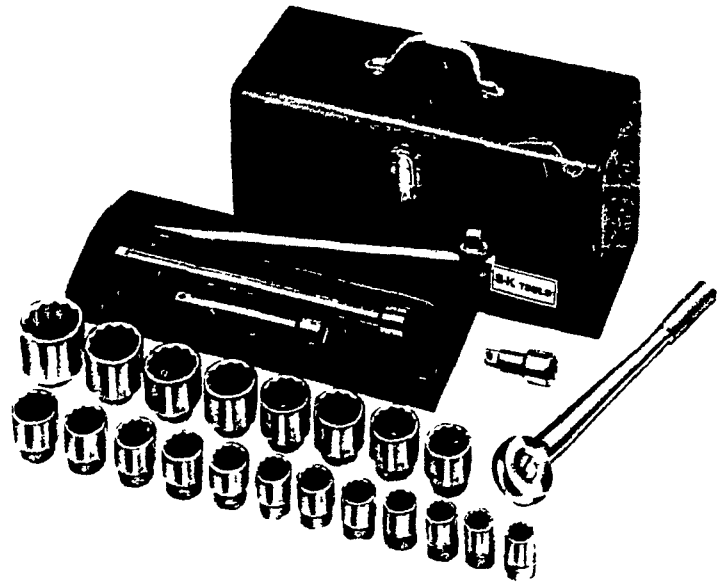

YOU'RE IN BARGAIN COUNTRY

FARMERSVILLE EQUIPMENT

INC.
R D. 4, Ephrata, Penna.
717-354-4271

S-K TOOLS

16 PIECE 1/2" DRIVE SOCKET SET PLUS METAL BOX SET NO. 4116

Reg. \$66.98
Limit One Per Customer
SPECIAL

\$39.95

25 PIECE Plus Metal Box

3/4" DRIVE SOCKET SET

SET NO. 4725
Regular \$299.00

SPECIAL

\$199.95

S-K TOOLS ALLOY COMBINATION WRENCH SET

SET NO. 1780
★ 8 Pc. Plus Carton
1", 1-1/16", 1-1/8", 1-1/4"
1-5/16", 1-3/8", 1-7/16", 1-1/2" SPECIAL

Regular \$139.00

\$89.95

S-K TOOLS 26 PIECE 1/2" DRIVE SOCKET & WRENCH SET

SET NO. 4216
WITH TOOL BOX
Regular \$108.98

SPECIAL

\$74.95

S-K COMBINATION WRENCH SET

14 PIECES 3/8" to 1 1/4"

SET NO. 1714
Reg. Price \$89.98
SPECIAL!

\$59.95

S-K TOOLS 10 PIECE SCREWDRIVER SET

SET NO. 70610
Regular \$22.98

SPECIAL

| No. | Blade Size | No. | Blade Size |
|-------|---------------|-------|------------------|
| 70644 | 1/8" x 3 1/2" | 72128 | 3/8" x 8" |
| 70604 | 1/4" x 4" | 73000 | #0-1/8" x 2 1/2" |
| 71864 | 3/16" x 4" | 73001 | #1 3/16" x 3" |
| 71866 | 3/16" x 5" | 73002 | #2 1/4" x 4" |
| 72001 | 1/4" x 1 1/4" | 73022 | #2 1/4" x 1 1/2" |