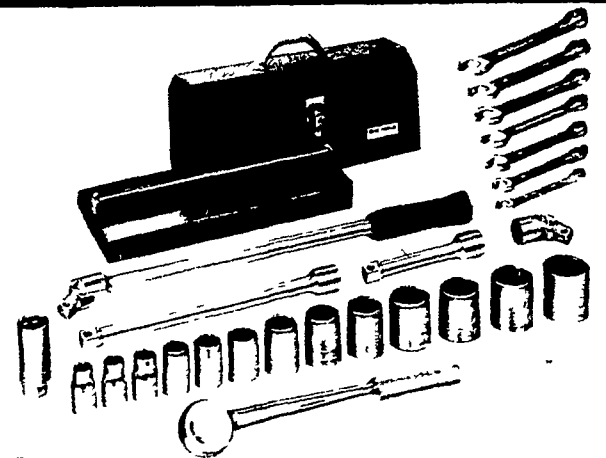

25 PIECE Plus Metal Box

3/4" DRIVE SOCKET SET

SET NO. 4725
Regular \$299.00

SPECIAL

\$199.95

S-K TOOLS ALLOY COMBINATION WRENCH SET

SET NO. 1780
★ 8 Pc. Plus Carton
1", 1-1/16", 1-1/8", 1-1/4"
1-5/16", 1-3/8", 1-7/16", 1-1/2" SPECIAL

Regular \$139.00

\$89.95

S-K TOOLS 26 PIECE 1/2" DRIVE SOCKET & WRENCH SET

SET NO. 4216
WITH TOOL BOX
Regular \$108.98

SPECIAL

\$74.95

S-K COMBINATION WRENCH SET

14 PIECES 3/8" to 1 1/4"

SET NO. 1714
Reg. Price \$89.98
SPECIAL!

\$59.95

S-K TOOLS 10 PIECE SCREWDRIVER SET

SET NO. 70610
Regular \$22.98

SPECIAL

| No. | Blade Size | No. | Blade Size |
|-------|---------------|-------|------------------|
| 70644 | 1/8" x 3 1/2" | 72128 | 3/8" x 8" |
| 70604 | 1/4" x 4" | 73000 | #0-1/8" x 2 1/2" |
| 71864 | 3/16" x 4" | 73001 | #1 3/16" x 3" |
| 71866 | 3/16" x 5" | 73002 | #2 1/4" x 4" |
| 72001 | 1/4" x 1 1/4" | 73022 | #2 1/4" x 1 1/2" |