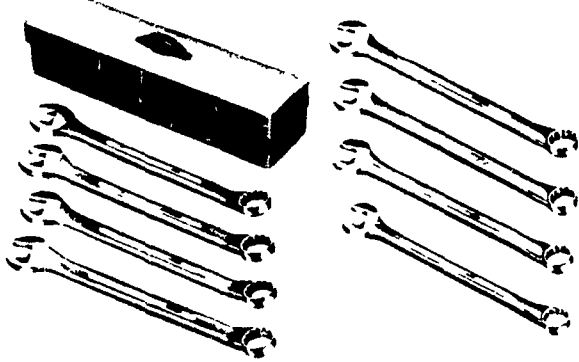

YOU'RE IN BARGAIN COUNTRY

FARMERSVILLE EQUIPMENT

INC.
R D. 4, Ephrata, Penna.
717-354-4271

S-K TOOLS

16 PIECE 1/2" DRIVE SOCKET SET PLUS METAL BOX SET NO. 4116

Reg. \$66.98
Limit One Per Customer
SPECIAL

\$39.95

25 PIECE Plus Metal Box

3/4" DRIVE SOCKET SET

SET NO. 4725
Regular \$299.00

SPECIAL

\$199.95

S-K TOOLS ALLOY COMBINATION WRENCH SET

SET NO. 1780
★ 8 Pc. Plus Carton
1", 1-1/16", 1-1/8", 1-1/4"
1-5/16", 1-3/8", 1-7/16", 1-1/2" SPECIAL

Regular \$139.00

\$89.95

S-K TOOLS 26 PIECE 1/2" DRIVE SOCKET & WRENCH SET

SET NO. 4216
WITH TOOL BOX
Regular \$108.98

SPECIAL

\$74.95

S-K COMBINATION WRENCH SET

14 PIECES 3/8" to 1 1/4"

SET NO. 1714
Reg. Price \$89.98
SPECIAL!

\$59.95

S-K TOOLS 10 PIECE SCREWDRIVER SET

SET NO. 70610
Regular \$22.98

SPECIAL

| No. | Blade Size | No. | Blade Size |
|-------|---------------|-------|------------------|
| 70644 | 1/8" x 3 1/2" | 72128 | 3/8" x 8" |
| 70604 | 1/4" x 4" | 73000 | #0-1/8" x 2 1/2" |
| 71864 | 3/16" x 4" | 73001 | #1 3/16" x 3" |
| 71866 | 3/16" x 5" | 73002 | #2 1/4" x 4" |
| 72001 | 1/4" x 1 1/4" | 73022 | #2 1/4" x 1 1/2" |