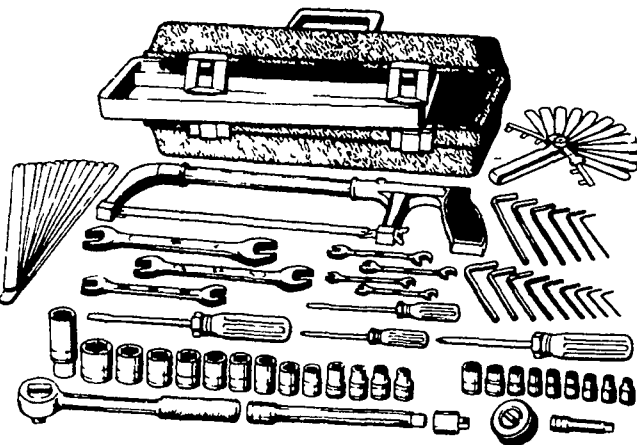

SET NO. 1714
Reg. Price \$89.98
SPECIAL!

\$59.95

S-K TOOLS 10 PIECE SCREWDRIVER SET

SET NO. 70610
Regular \$22.98

SPECIAL

| No. | Blade Size | No. | Blade Size |
|-------|---------------|-------|------------------|
| 70644 | 1/8" x 3 1/2" | 72128 | 3/8" x 8" |
| 70604 | 1/4" x 4" | 73000 | #0-1/8" x 2 1/2" |
| 71864 | 3/16" x 4" | 73001 | #1 3/16" x 3" |
| 71866 | 3/16" x 5" | 73002 | #2 1/4" x 4" |
| 72001 | 1/4" x 1 1/4" | 73022 | #2 1/4" x 1 1/2" |

\$14.95

S-K TOOLS 71 PIECE MASTER TOOL SET

This assortment includes two of the famous S-K ratchets, sockets, wrenches, screwdrivers, tool box with tray, and much more. Most everything you'll need for household and automotive repairs. Fully warranted.