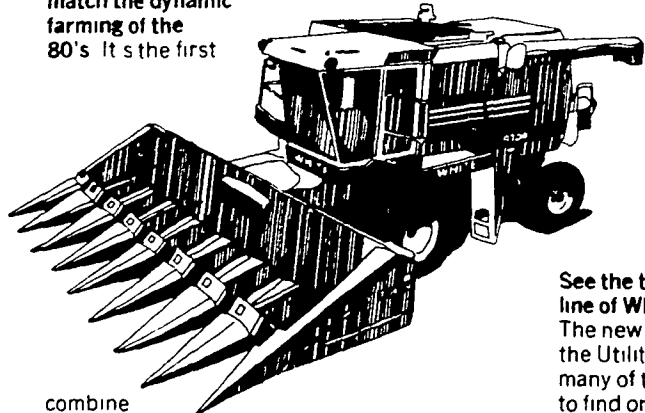

See how the performance of the new White 9700 Axial Harvest Boss™ can match the dynamic farming of the 80's. It's the first

combine that gives you the potential to replace two conventional 45 inch cylinder combines that's the capacity that can match your growing needs of the future.