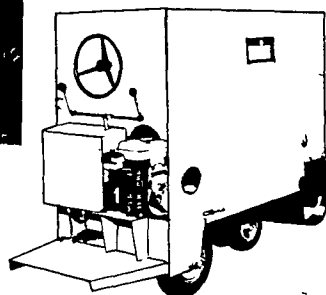

in the manufacturing of motorized feeders with hydrostatic speed control
Electric or gas operated

for having manufactured a motorized feed wagon with a 6" unloading worm screw able to supply feed onto the ground or into a hopper