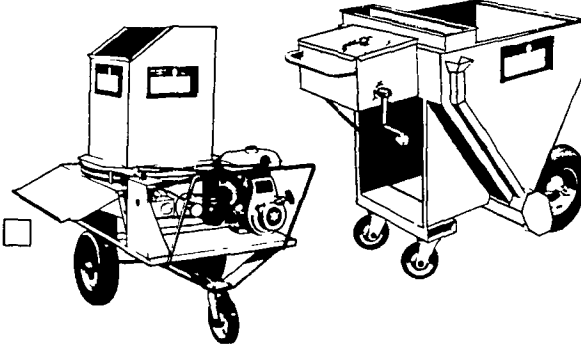

HAY DRYER

STORE YOUR HAY MUCH MORE QUICKLY AND WILL ELIMINATE LOSSES DUE TO BAD WEATHER

MANUAL SILAGE WAGON

LIGHT & MANEUVERABLE, UNLOADING IS MUCH EASIER THANKS TO A REMOVEABLE REAR PANEL ATTACHED TO THE SIDE OF THE WAGON

MANUAL FEED WAGON

HANDLE GRAIN FAR MORE EASILY WITH WIC'S EXTRA-ROBUST VEHICLE. THE BODY IS MADE ENTIRELY FROM FIBERGLASS TO GIVE GREATER IMPERVIOUSNESS AND TO MINIMIZE UPKEEP EXPENSES

NOTICE

STRAWBERRY FARMERS

SEE ON DISPLAY A BEDDING CHOPPER MADE SPECIAL FOR BERRY GROWERS

WIC DISTRIBUTORS - PA, NJ, MD and Del.

PAUL HORNING

RD 1, STEVENS, PA 17578
215-267-7208

JOHN R. NYSTRAND

SALES MANAGER
RD 1 SUGAR RUN, PA 18846
717-746-1951

Dealer Inquiries Invited