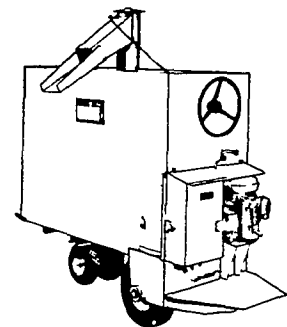

FEATURES:

Motor	Gas 5 HP, 7 HP, 4 stroke, Electric, 3 HP Battery
Frame	Steel
Emptying	6' to 8'
Wheels	16" diameter pneumatic
Capacity	1-bale/minute
Dimensions	31" width — 50' length
Weight	460 lb
Guarantee	One year on all parts, except blades

for having manufactured a motorized feed wagon with a 6" unloading worm screw able to supply feed onto the ground or into a hopper

for having thought of a feed control wagon which distributes precise rations of feed and minerals