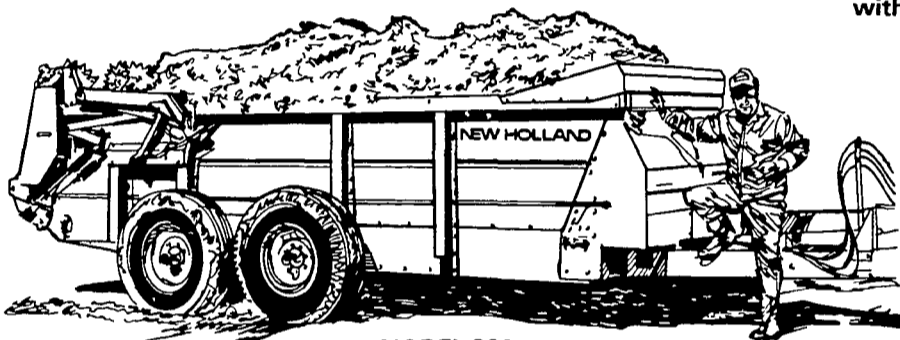

A GIANT SPREADER FROM THE SPREADER GIANTS.

Think of the time and trouble you'll save with this giant spreader working for you.

MODEL 800

- The largest pull-type spreader on the market
- ASAE rated at 570 cu ft heaped volume
- Hauls up to 14 tons per load
- Extra-long hitch accommodates large tractors
- Double apron is driven by a worm gearbox
- Patented beater design creates an extra-uniform spread
- Factory installed brakes are available