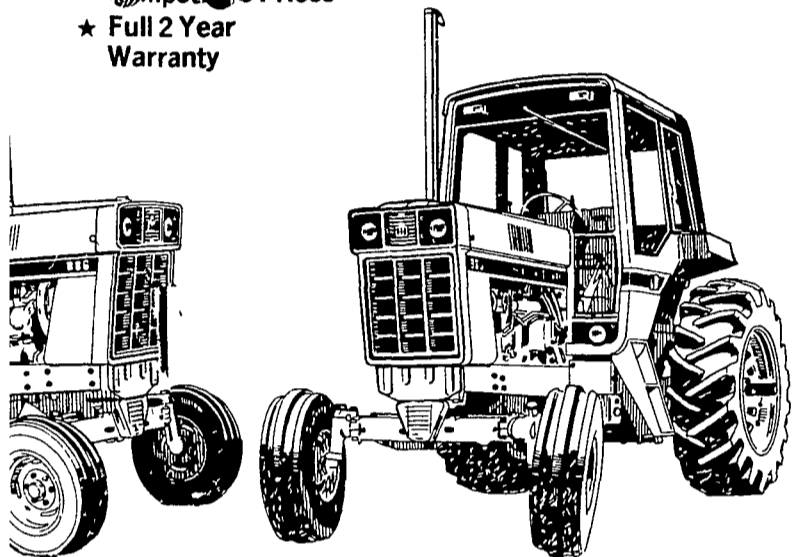

TO OUR HOUSE

NEWS BULLETIN

INTERNATIONAL 86 SERIES TRACTORS ARE STILL THE NUMBER ONE CHOICE!!

- ★ Most Models In Stock
- ★ Check Our Competitive Prices
- ★ Full 2 Year Warranty

986 Tractor

AD EXTRA SPECIAL PRICES ON IH PLOW & DISC HARROW PARTS
DISCOUNTS ON ALL PARTS!
 YOUR PLOW PARTS NOW & SAVE

A GIANT SPREADER FROM THE SPREADER GIANTS.

Think of the time and trouble you'll save with this giant spreader working for you.

MODEL 800

- The largest pull-type spreader on the market
- ASAE rated at 570 cu ft heaped volume
- Hauls up to 14 tons per load
- Extra-long hitch accommodates large tractors
- Double apron is driven by a worm gearbox
- Patented beater design creates an extra-uniform spread
- Factory installed brakes are available