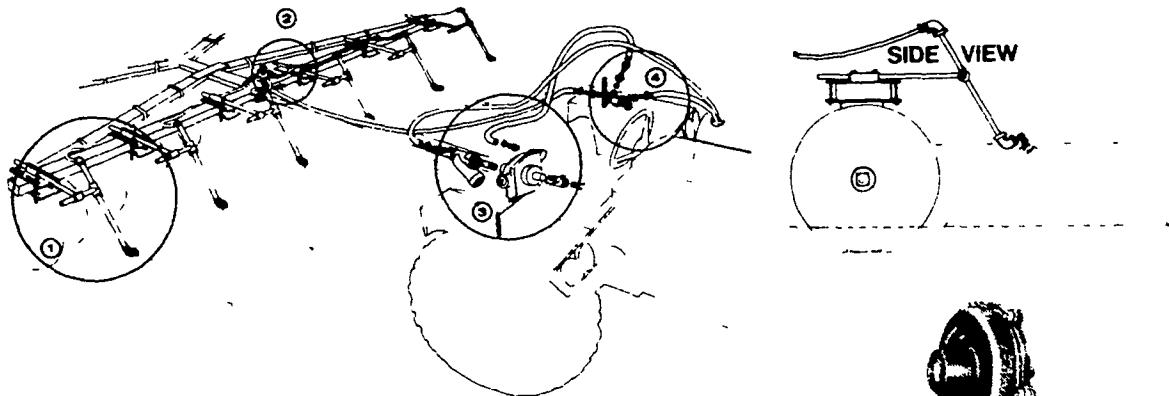

W3688
1976 IH F1566D
1273 HOURS

PARTS DEPARTMENT — Call Us, We Probably Have It

INCORPORATION KITS - • Disc Harrows • Corn Planters • Cultivators

VALVE

HOSE
QUICK COUPLERS

COUPLERS

~ From 1/2"
Up to 2"

PUMP