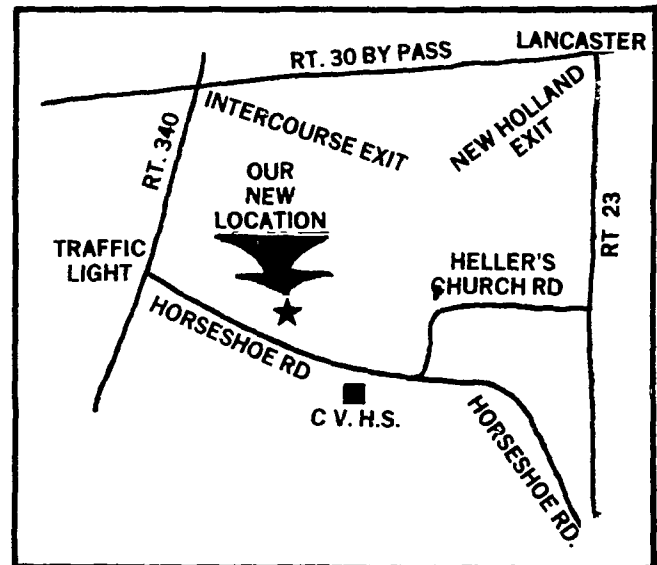

We've Moved

THANKS TO YOU, WE OUTGREW OUR OLD LOCATION

OUR NEW ADDRESS

THOMAS FARM SYSTEMS, INC.

2025 HORSESHOE ROAD
LANCASTER, PA. 17601
PHONE: 717-299-1706

NORTHCO
SYSTEMS

OUR NEW FACILITY WILL INCLUDE OUR OFFICE, WAREHOUSE
AND EQUIPMENT MANUFACTURING.